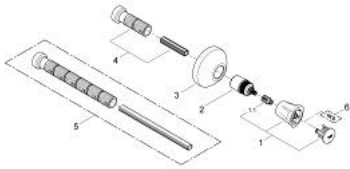

19 808 001 COSTA L CONCEALED VALVE EXPOSED PART

PRODUCT DESCRIPTION

- Colour: chrome
- trim set for 35 028 000
- for concealed valves, 1/2", 3/4", 1"
- from 20-80 mm
- screw flange
- screwable
- metal handle
- heat-insulated
- marking: blue
- GROHE LongLife finish

19 808 001 COSTA L CONCEALED VALVE EXPOSED PART

SPARE PARTS, June 2007 – now

- 1: Handle (Spare part-nr. 45994000)
- 1.1: Repl. kit f.handle fastening (Spare part-nr. 0538600M)
- 2: Extension (Spare part-nr. 45204000)
- 3: Escutcheon (Spare part-nr. 45219000)
- 4: Extension 20-80 (Spare part-nr. 45202000)
- 5: Extension 20-200 (Spare part-nr. 45203000)*
- 6: Screw for Costa/Avina products (Spare part-nr. 48013000)*