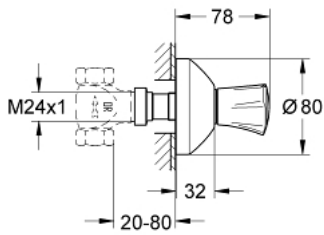

19 808 001 COSTA L CONCEALED VALVE EXPOSED PART

PRODUCT DESCRIPTION

- Colour: chrome
- trim set for 35 028 000
- for concealed valves, 1/2", 3/4", 1"
- from 20-80 mm
- screw flange
- screwable
- metal handle
- heat-insulated
- marking: blue
- GROHE LongLife finish

19 808 001 COSTA L CONCEALED VALVE EXPOSED PART

SPARE PARTS, June 2007 – now

- 1: Handle (Spare part-nr. 45994000)
- 1.1: Repl. kit f.handle fastening (Spare part-nr. 0538600M)
- 2: Extension (Spare part-nr. 45204000)
- 3: Escutcheon (Spare part-nr. 45219000)
- 4: Extension 20-80 (Spare part-nr. 45202000)
- 5: Extension 20-200 (Spare part-nr. 45203000)*
- 6: Screw for Costa/Avina products (Spare part-nr. 48013000)*