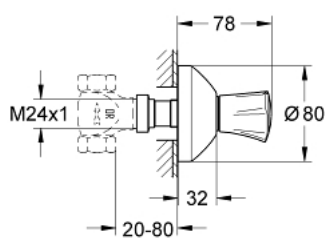

## 19 808 001 COSTA L CONCEALED VALVE EXPOSED PART

### PRODUCT DESCRIPTION

- Colour: chrome
- trim set for 35 028 000
- for GROHE concealed valves, 1/2", 3/4", 1"
- installation depth infinitely adjustable 20-80 mm
- escutcheon with wall sealing
- screwable
- metal handle
- heat insulated
- marking: blue
- GROHE LongLife finish

### SPARE PARTS, 6月 2007 – now

- 1: Handle (Spare part-nr. 45994000)
- 1.1: Snap insert (Spare part-nr. 0538600M)
- 2: Extension for spindle (Spare part-nr. 45204000)
- 3: Escutcheon (Spare part-nr. 45219000)
- 4: Extension set, 80 mm (Spare part-nr. 45202000)
- 5: Extension set 200 mm (Spare part-nr. 45203000)\*
- 6: Screw for Costa/Avina products (Spare part-nr. 48013000)\*