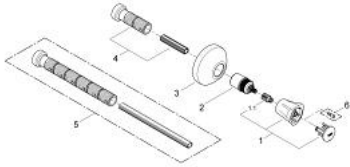

## 19 808 001 COSTA L CONCEALED VALVE EXPOSED PART

### PRODUCT DESCRIPTION

- Colour: chrome
- trim set for 35 028 000
- for GROHE concealed valves, 1/2", 3/4", 1"
- installation depth infinitely adjustable 20-80 mm
- escutcheon with wall sealing
- screwable
- metal handle
- heat insulated
- marking: blue
- GROHE LongLife finish

### SPARE PARTS, 6月 2007 – now

- 1: Handle (Spare part-nr. 45994000)
- 1.1: Snap insert (Spare part-nr. 0538600M)
- 2: Extension for spindle (Spare part-nr. 45204000)
- 3: Escutcheon (Spare part-nr. 45219000)
- 4: Extension set, 80 mm (Spare part-nr. 45202000)
- 5: Extension set 200 mm (Spare part-nr. 45203000)\*
- 6: Screw for Costa/Avina products (Spare part-nr. 48013000)\*