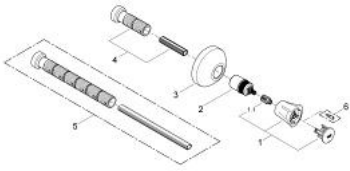

## 19 809 001 COSTA L CONCEALED VALVE EXPOSED PART

### PRODUCT DESCRIPTION

- Colour: chrome
- trim set for 35 028 000
- for concealed valves, 1/2", 3/4", 1"
- from 20-80 mm
- screw flange
- screwable
- metal handle
- heat-insulated
- marking: red
- GROHE LongLife finish

## 19 809 001 COSTA L CONCEALED VALVE EXPOSED PART

**SPARE PARTS**, February 2008 – now

- 1: Handle (Spare part-nr. 45994000)
- 1.1: Repl. kit f.handle fastening (Spare part-nr. 0538600M)
- 2: Extension (Spare part-nr. 45204000)
- 3: Escutcheon (Spare part-nr. 45219000)
- 4: Extension 20-80 (Spare part-nr. 45202000)
- 5: Extension 20-200 (Spare part-nr. 45203000)\*
- 6: Screw for Costa/Avina products (Spare part-nr. 48013000)\*