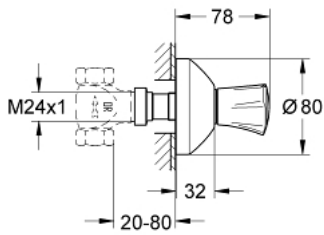

## 19 809 001 COSTA L CONCEALED VALVE EXPOSED PART

### PRODUCT DESCRIPTION

- Colour: chrome
- trim set for 35 028 000
- for concealed valves, 1/2", 3/4", 1"
- from 20-80 mm
- screw flange
- screwable
- metal handle
- heat-insulated
- marking: red
- GROHE LongLife finish

## 19 809 001 COSTA L CONCEALED VALVE EXPOSED PART

**SPARE PARTS**, February 2008 – now

- 1: Handle (Spare part-nr. 45994000)
- 1.1: Repl. kit f.handle fastening (Spare part-nr. 0538600M)
- 2: Extension (Spare part-nr. 45204000)
- 3: Escutcheon (Spare part-nr. 45219000)
- 4: Extension 20-80 (Spare part-nr. 45202000)
- 5: Extension 20-200 (Spare part-nr. 45203000)\*
- 6: Screw for Costa/Avina products (Spare part-nr. 48013000)\*