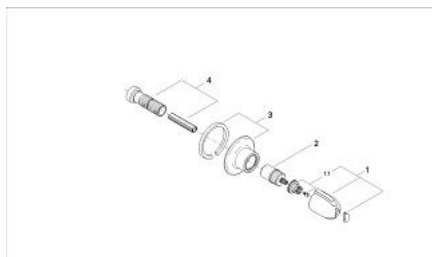

19 826 000 **GROHTHERM 3000 CONCEALED VALVE EXPOSED PART**

**PRODUCT DESCRIPTION**

- Colour: chrome
- for concealed valves, 1/2", 3/4", 1"
- from 20-80 mm
- screw flange
- screwable
- GROHE LongLife finish

### SPARE PARTS, January 1995 – now

- 1: Handle for shut-off valve (Spare part-nr. 475221P0)
- 1.1: Replacement handle connection kit (Spare part-nr. 45186000)
- 1.1.1: O-ring  $\varnothing 18.2 \times \varnothing 1.7$  (Spare part-nr. 0392400M)
- 2: Extension (Spare part-nr. 45204000)
- 3: Escutcheon (Spare part-nr. 47523000)
- 4: Extension 20-80 (Spare part-nr. 45202000)