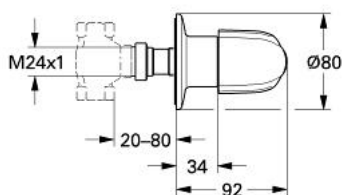

19 826 000 **GROHTHERM 3000 CONCEALED VALVE EXPOSED PART**

**PRODUCT DESCRIPTION**

- Colour: chrome
- for concealed valves, 1/2", 3/4", 1"
- from 20-80 mm
- screw flange
- screwable
- GROHE LongLife finish

### SPARE PARTS, January 1995 – now

- 1: Handle for shut-off valve (Spare part-nr. 475221P0)
- 1.1: Replacement handle connection kit (Spare part-nr. 45186000)
- 1.1.1: O-ring  $\varnothing 18.2 \times \varnothing 1.7$  (Spare part-nr. 0392400M)
- 2: Extension (Spare part-nr. 45204000)
- 3: Escutcheon (Spare part-nr. 47523000)
- 4: Extension 20-80 (Spare part-nr. 45202000)