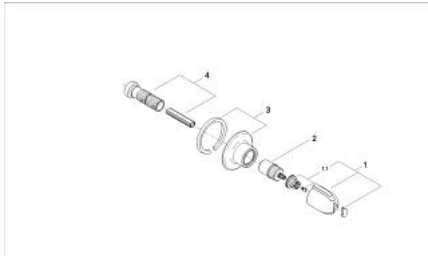

19 826 000 GROHTHERM 3000 CONCEALED VALVE EXPOSED PART

PRODUCT DESCRIPTION

- Colour: chrome
- for GROHE concealed valves, 1/2", 3/4", 1"
- installation depth infinitely adjustable 20-80 mm
- escutcheon with wall sealing
- screwable
- GROHE LongLife finish

19 826 000 GROHTHERM 3000 CONCEALED VALVE EXPOSED PART

SPARE PARTS, 1月 1995 – now

- 1: Handle for shut-off valve (Spare part-nr. 47522IP0)
- 1.1: Replacement handle connection kit (Spare part-nr. 45186000)
 - 1.1.1: O-ring $\varnothing 18.2 \times \varnothing 1.7$ (Spare part-nr. 0392400M)
- 2: Extension for spindle (Spare part-nr. 45204000)
- 3: Escutcheon (Spare part-nr. 47523000)
- 4: Extension set, 80 mm (Spare part-nr. 45202000)