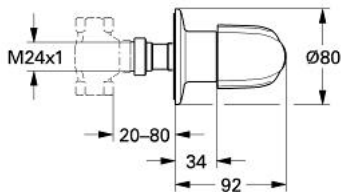

19 826 000 GROHTHERM 3000 CONCEALED VALVE EXPOSED PART

PRODUCT DESCRIPTION

- Colour: chrome
- for GROHE concealed valves, 1/2", 3/4", 1"
- installation depth infinitely adjustable 20-80 mm
- escutcheon with wall sealing
- screwable
- GROHE LongLife finish

19 826 000 GROHTHERM 3000 CONCEALED VALVE EXPOSED PART

SPARE PARTS, 1月 1995 – now

- 1: Handle for shut-off valve (Spare part-nr. 47522IP0)
- 1.1: Replacement handle connection kit (Spare part-nr. 45186000)
 - 1.1.1: O-ring $\varnothing 18.2 \times \varnothing 1.7$ (Spare part-nr. 0392400M)
- 2: Extension for spindle (Spare part-nr. 45204000)
- 3: Escutcheon (Spare part-nr. 47523000)
- 4: Extension set, 80 mm (Spare part-nr. 45202000)