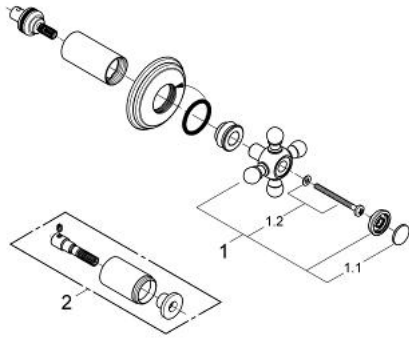

### PRODUCT DESCRIPTION

- Colour: chrome
- with cross handle
- set for final installation for 29 273 000 (1/2" NPT) and 29 274 000 (3/4" NPT)
- without concealed body
- to replace the standard white caps use 45 953
- GROHE LongLife finish

### SPARE PARTS, January 2000 – now

1: Sinfonia cross handles (Spare part-nr. 45774000)

1.1: Marking piece (Spare part-nr. 45763L00)

1.2: Fixing set (Spare part-nr. 47602000)

2: Extension for volume control (Spare part-nr. 45565000)\*