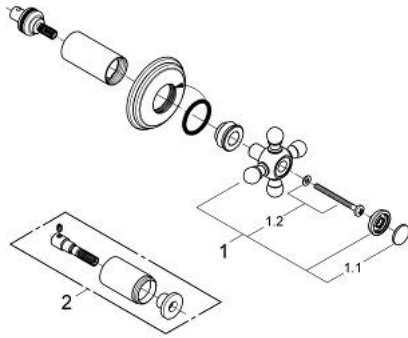

19 829 000 GENEVA VOLUME CONTROL TRIM

PRODUCT DESCRIPTION

- Colour: chrome
- with cross handle
- set for final installation for 29 273 (1/2" NPT) and 29 274 (3/4" NPT)
- without concealed body
- to replace the standard white caps use 45 953
- GROHE LongLife finish

19 829 000 GENEVA VOLUME CONTROL TRIM

SPARE PARTS, 1月 2000 – now

1: Cross handle (Spare part-nr. 45774000)

1.1: Marking piece (Spare part-nr. 45763L00)

1.2: Fixing set (Spare part-nr. 47602000)

2: Extension for volume control (Spare part-nr. 45565000)*