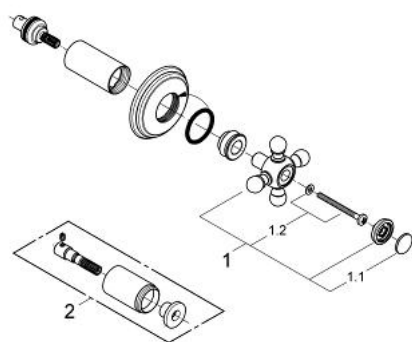

19 829 BE0 GENEVA VOLUME CONTROL TRIM

PRODUCT DESCRIPTION

- Colour: polished nickel
- with cross handle
- set for final installation for 29 273 000 (1/2" NPT) and 29 274 000 (3/4" NPT)
- without concealed body
- to replace the standard white caps use 45 953
- GROHE LongLife finish

19 829 BE0 GENEVA VOLUME CONTROL TRIM

SPARE PARTS, January 2000 – now

1: Sinfonia cross handles (Spare part-nr. 45774BE0)

1.1: Marking piece (Spare part-nr. 45763L00)

1.2: Fixing set (Spare part-nr. 47602000)

2: Extension for volume control (Spare part-nr. 45565BE0)*

* Optional accessories