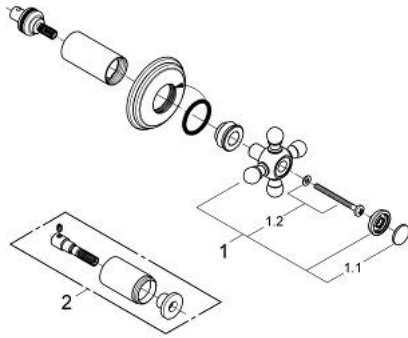

19 829 BE0 GENEVA VOLUME CONTROL TRIM

PRODUCT DESCRIPTION

- Colour: polished nickel
- with cross handle
- set for final installation for 29 273 (1/2" NPT) and 29 274 (3/4" NPT)
- without concealed body
- to replace the standard white caps use 45 953
- GROHE LongLife finish

19 829 BE0 GENEVA VOLUME CONTROL TRIM

SPARE PARTS, 1月 2000 – now

1: Cross handle (Spare part-nr. 45774BE0)

1.1: Marking piece (Spare part-nr. 45763L00)

1.2: Fixing set (Spare part-nr. 47602000)

2: Extension for volume control (Spare part-nr. 45565BE0)*