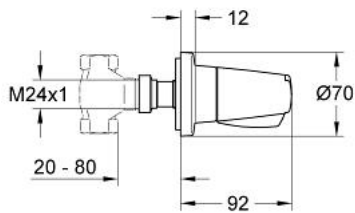

19 838 000 CHIARA CONCEALED VALVE EXPOSED PART

PRODUCT DESCRIPTION

- Colour: chrome
- for concealed valves, 1/2", 3/4", 1"
- from 20-80 mm
- screw flange
- GROHE LongLife finish

19 838 000 CHIARA CONCEALED VALVE EXPOSED PART

SPARE PARTS, January 2002 – now

- 1: Handle (Spare part-nr. 45954IP0)
 - 1.1: Cap (Spare part-nr. 11366P0M)
 - 1.2: Replacement handle connection kit (Spare part-nr. 45186000)
 - 1.2.1: O-ring $\varnothing 18.2 \times \varnothing 1.7$ (Spare part-nr. 0392400M)
 - 2: Extension (Spare part-nr. 45204000)
 - 3: Repl. kit f. seal (Spare part-nr. 46067000)
 - 4: Escutcheon $\varnothing 178$ (Spare part-nr. 45955000)
 - 5: Extension 20-80 (Spare part-nr. 45202000)
 - 6: Extension 20-200 (Spare part-nr. 45203000)*
- * Optional accessories