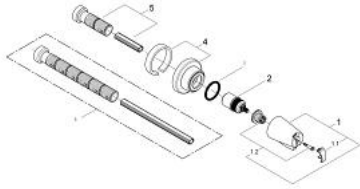

19 838 000 CHIARA CONCEALED VALVE EXPOSED PART

PRODUCT DESCRIPTION

- Colour: chrome
- for concealed valves, 1/2", 3/4", 1"
- from 20-80 mm
- screw flange
- GROHE LongLife finish

19 838 000 CHIARA CONCEALED VALVE EXPOSED PART

SPARE PARTS, January 2002 – now

- 1: Handle (Spare part-nr. 45954IP0)
 - 1.1: Cap (Spare part-nr. 11366P0M)
 - 1.2: Replacement handle connection kit (Spare part-nr. 45186000)
 - 1.2.1: O-ring $\varnothing 18.2 \times \varnothing 1.7$ (Spare part-nr. 0392400M)
 - 2: Extension (Spare part-nr. 45204000)
 - 3: Repl. kit f. seal (Spare part-nr. 46067000)
 - 4: Escutcheon $\varnothing 178$ (Spare part-nr. 45955000)
 - 5: Extension 20-80 (Spare part-nr. 45202000)
 - 6: Extension 20-200 (Spare part-nr. 45203000)*
- * Optional accessories