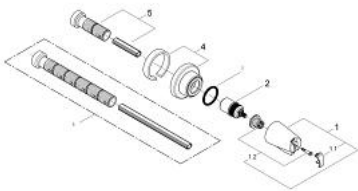

### PRODUCT DESCRIPTION

- Colour: chrome
- for GROHE concealed valves, 1/2", 3/4", 1"
- installation depth infinitely adjustable 20-80 mm
- escutcheon with screwable wall sealing
- GROHE LongLife finish

### SPARE PARTS, 1月 2002 – now

1: Handle (Chiara) 1/2", neutral (Spare part-nr. 45954IP0)

1.1: Cover cap (Spare part-nr. 11366P0M)

1.2: Replacement handle connection kit (Spare part-nr. 45186000)

1.2.1: O-ring  $\varnothing 18.2 \times \varnothing 1.7$  (Spare part-nr. 0392400M)

2: Extension for spindle (Spare part-nr. 45204000)

3: Seal kit (Spare part-nr. 46067000)

4: Escutcheon  $\varnothing 178$  mm (Spare part-nr. 45955000)

5: Extension set, 80 mm (Spare part-nr. 45202000)

6: Extension set 200 mm (Spare part-nr. 45203000)\*