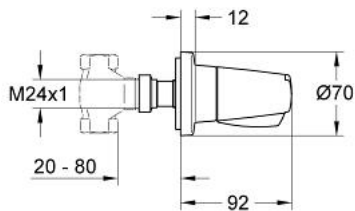

## 19 838 000 CHIARA CONCEALED VALVE EXPOSED PART

### PRODUCT DESCRIPTION

- Colour: chrome
- for GROHE concealed valves, 1/2", 3/4", 1"
- installation depth infinitely adjustable 20-80 mm
- escutcheon with screwable wall sealing
- GROHE LongLife finish

### SPARE PARTS, 1月 2002 – now

1: Handle (Chiara) 1/2", neutral (Spare part-nr. 45954IP0)

1.1: Cover cap (Spare part-nr. 11366P0M)

1.2: Replacement handle connection kit (Spare part-nr. 45186000)

1.2.1: O-ring  $\varnothing 18.2 \times \varnothing 1.7$  (Spare part-nr. 0392400M)