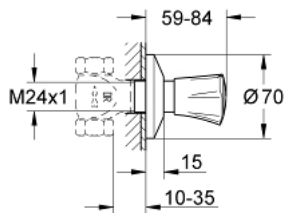

## 19 854 001 COSTA L CONCEALED VALVE EXPOSED PART

### PRODUCT DESCRIPTION

- Colour: chrome
- for concealed valves, 1/2", 3/4", 1"
- installation depth infinitely adjustable 10 - 35 mm
- metal handle
- heat-insulated
- marking: blue
- escutcheon
- GROHE LongLife finish

## 19 854 001 COSTA L CONCEALED VALVE EXPOSED PART

**SPARE PARTS**, June 2007 – now

- 1: Handle (Spare part-nr. 45994000)
  - 1.1: Repl. kit f.handle fastening (Spare part-nr. 0538600M)
  - 2: Sleeve (Spare part-nr. 06688000)
  - 3: Extension (Spare part-nr. 45201000)
  - 3.1: Safety clip (Spare part-nr. 0256900M)
  - 4: Escutcheon (Spare part-nr. 06386000)
  - 5: Extension for volume control (Spare part-nr. 45565000)\*
  - 6: Screw for Costa/Avina products (Spare part-nr. 48013000)\*
- \* Optional accessories