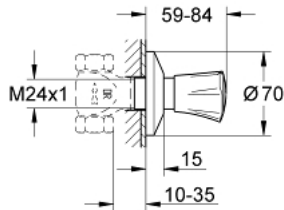

19 854 001 **COSTA L CONCEALED VALVE EXPOSED PART**

PRODUCT DESCRIPTION

- Colour: chrome
- for concealed valves, 1/2", 3/4", 1"
- installation depth infinitely adjustable 10 - 35 mm
- metal handle
- heat-insulated
- marking: blue
- escutcheon
- GROHE LongLife finish

19 854 001 COSTA L CONCEALED VALVE EXPOSED PART

SPARE PARTS, June 2007 – now

- 1: Handle (Spare part-nr. 45994000)
 - 1.1: Repl. kit f.handle fastening (Spare part-nr. 0538600M)
 - 2: Sleeve (Spare part-nr. 06688000)
 - 3: Extension (Spare part-nr. 45201000)
 - 3.1: Safety clip (Spare part-nr. 0256900M)
 - 4: Escutcheon (Spare part-nr. 06386000)
 - 5: Extension for volume control (Spare part-nr. 45565000)*
 - 6: Screw for Costa/Avina products (Spare part-nr. 48013000)*
- * Optional accessories