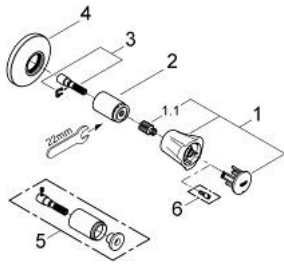

19 854 001 COSTA L CONCEALED VALVE EXPOSED PART

PRODUCT DESCRIPTION

- Colour: chrome
- for GROHE concealed valves, 1/2", 3/4", 1"
- installation depth infinitely adjustable 10 - 35 mm
- metal handle
- heat insulated
- marking: blue
- sliding escutcheon
- GROHE LongLife finish

19 854 001 COSTA L CONCEALED VALVE EXPOSED PART

SPARE PARTS, 6月 2007 – now

- 1: Handle (Spare part-nr. 45994000)
 - 1.1: Snap insert (Spare part-nr. 0538600M)
 - 2: Sleeve 1/2" (Spare part-nr. 06688000)
 - 3: Extension for spindle (Spare part-nr. 45201000)
 - 3.1: Clip (Spare part-nr. 0256900M)
 - 4: Escutcheon (Spare part-nr. 06386000)
 - 5: Extension for volume control (Spare part-nr. 45565000)*
 - 6: Screw for Costa/Avina products (Spare part-nr. 48013000)*
- * Optional accessories