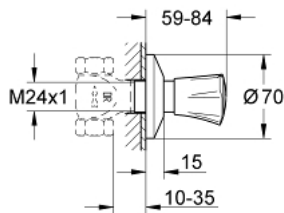

19 854 001 COSTA L CONCEALED VALVE EXPOSED PART

PRODUCT DESCRIPTION

- Colour: chrome
- for GROHE concealed valves, 1/2", 3/4", 1"
- installation depth infinitely adjustable 10 - 35 mm
- metal handle
- heat insulated
- marking: blue
- sliding escutcheon
- GROHE LongLife finish

19 854 001 COSTA L CONCEALED VALVE EXPOSED PART

SPARE PARTS, 6月 2007 – now

- 1: Handle (Spare part-nr. 45994000)
 - 1.1: Snap insert (Spare part-nr. 0538600M)
 - 2: Sleeve 1/2" (Spare part-nr. 06688000)
 - 3: Extension for spindle (Spare part-nr. 45201000)
 - 3.1: Clip (Spare part-nr. 0256900M)
 - 4: Escutcheon (Spare part-nr. 06386000)
 - 5: Extension for volume control (Spare part-nr. 45565000)*
 - 6: Screw for Costa/Avina products (Spare part-nr. 48013000)*
- * Optional accessories