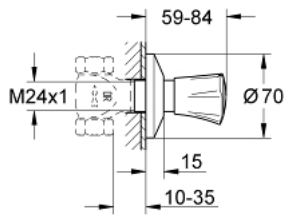

19 855 001 COSTA L CONCEALED VALVE EXPOSED PART

PRODUCT DESCRIPTION

- Colour: chrome
- for concealed valves, 1/2", 3/4", 1"
- installation depth infinitely adjustable 10 - 35 mm
- metal handle
- heat-insulated
- marking: red
- escutcheon
- GROHE LongLife finish

19 855 001 COSTA L CONCEALED VALVE EXPOSED PART

SPARE PARTS, June 2007 – now

- 1: Handle (Spare part-nr. 45994000)
 - 1.1: Repl. kit f.handle fastening (Spare part-nr. 0538600M)
 - 2: Sleeve (Spare part-nr. 06688000)
 - 3: Extension (Spare part-nr. 45201000)
 - 3.1: Safety clip (Spare part-nr. 0256900M)
 - 4: Escutcheon (Spare part-nr. 06386000)
 - 5: Extension for volume control (Spare part-nr. 45565000)*
 - 6: Screw for Costa/Avina products (Spare part-nr. 48013000)*
- * Optional accessories