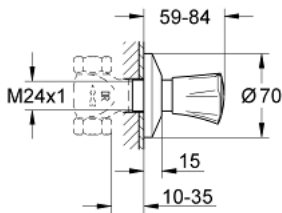

19 855 001 COSTA L CONCEALED VALVE EXPOSED PART

PRODUCT DESCRIPTION

- Colour: chrome
- for GROHE concealed valves, 1/2", 3/4", 1"
- installation depth infinitely adjustable 10 - 35 mm
- metal handle
- heat insulated
- marking: red
- sliding escutcheon
- GROHE LongLife finish

19 855 001 COSTA L CONCEALED VALVE EXPOSED PART

SPARE PARTS, 6月 2007 – now

- 1: Handle (Spare part-nr. 45994000)
 - 1.1: Snap insert (Spare part-nr. 0538600M)
 - 2: Sleeve 1/2" (Spare part-nr. 06688000)
 - 3: Extension for spindle (Spare part-nr. 45201000)
 - 3.1: Clip (Spare part-nr. 0256900M)
 - 4: Escutcheon (Spare part-nr. 06386000)
 - 5: Extension for volume control (Spare part-nr. 45565000)*
 - 6: Screw for Costa/Avina products (Spare part-nr. 48013000)*
- * Optional accessories