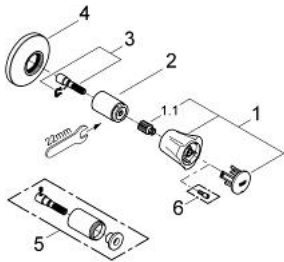

19 855 001 COSTA L CONCEALED VALVE EXPOSED PART

PRODUCT DESCRIPTION

- Colour: chrome
- for GROHE concealed valves, 1/2", 3/4", 1"
- installation depth infinitely adjustable 10 - 35 mm
- metal handle
- heat insulated
- marking: red
- sliding escutcheon
- GROHE LongLife finish

19 855 001 COSTA L CONCEALED VALVE EXPOSED PART

SPARE PARTS, 6月 2007 – now

- 1: Handle (Spare part-nr. 45994000)
 - 1.1: Snap insert (Spare part-nr. 0538600M)
 - 2: Sleeve 1/2" (Spare part-nr. 06688000)
 - 3: Extension for spindle (Spare part-nr. 45201000)
 - 3.1: Clip (Spare part-nr. 0256900M)
 - 4: Escutcheon (Spare part-nr. 06386000)
 - 5: Extension for volume control (Spare part-nr. 45565000)*
 - 6: Screw for Costa/Avina products (Spare part-nr. 48013000)*
- * Optional accessories