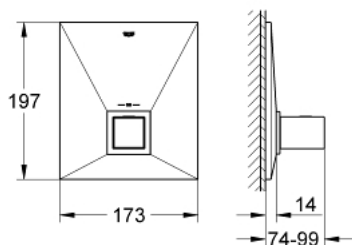

19 887 000 ALLURE BRILLIANT THERMOSTAT FOR BATH AND/OR SHOWER

PRODUCT DESCRIPTION

- Colour: chrome
- final installation set for 35 500 000
- without concealed body
- GROHE LongLife finish
- GROHE SafeStop Plus - integrated temperature limiter at max 50° C
- GROHE FastFixation escutcheon with covered shaft sealing and covered fixing
- metal handles

19 887 000 ALLURE BRILLIANT THERMOSTAT FOR BATH AND/OR SHOWER

SPARE PARTS, September 2010 – now

1: Temperature control handle (Spare part-nr. 47839000)

1.1: Shield (Spare part-nr. 4784000M)

2: Escutcheon (Spare part-nr. 47845000)