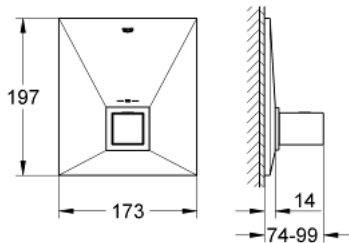

19 887 000 ALLURE BRILLIANT CENTRAL THERMOSTATIC MIXER

PRODUCT DESCRIPTION

- Colour: chrome
- set for final installation for
- GROHE Rapido T 35 500 000
- without concealed body
- GROHE LongLife finish
- GROHE SafeStop Plus - integrated temperature limiter at max 50° C
- GROHE FastFixation escutcheon with covered shaft sealing and covered fixing
- metal handles