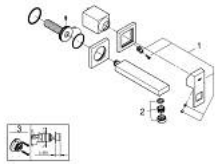

19 895 000 **EUROCUBE 2-HOLE BASIN MIXER**
S-SIZE

PRODUCT DESCRIPTION

- Colour: chrome
- wall mounted
- for use with rough-in set 23 200
- without concealed body
- metal escutcheon
- metal lever
- GROHE LongLife finish
- GROHE AquaGuide adjustable mousseur
- centre distance 110 mm
- projection 170 mm
- minimum pressure 1,0 bar

19 895 000 **EUROCUBE 2-HOLE BASIN MIXER**
S-SIZE

SPARE PARTS, September 2010 – now

- 1: Lever (Spare part-nr. 46802000)
- 2: Flow straightener (Spare part-nr. 64451000)
- 3: Extension (Spare part-nr. 46627000)*