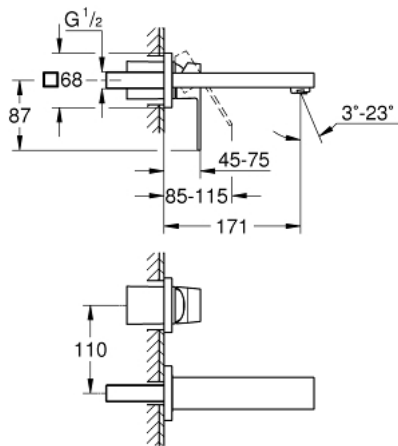

19 895 000 **EUROCUBE 2-HOLE BASIN MIXER**
S-SIZE

PRODUCT DESCRIPTION

- Colour: chrome
- wall mounted
- for use with rough-in set 23 200
- without concealed body
- metal escutcheon
- metal lever
- GROHE LongLife finish
- GROHE AquaGuide adjustable mousseur
- centre distance 110 mm
- projection 170 mm
- minimum pressure 1,0 bar

19 895 000 **EUROCUBE 2-HOLE BASIN MIXER**
S-SIZE

SPARE PARTS, September 2010 – now

- 1: Lever (Spare part-nr. 46802000)
- 2: Flow straightener (Spare part-nr. 64451000)
- 3: Extension (Spare part-nr. 46627000)*