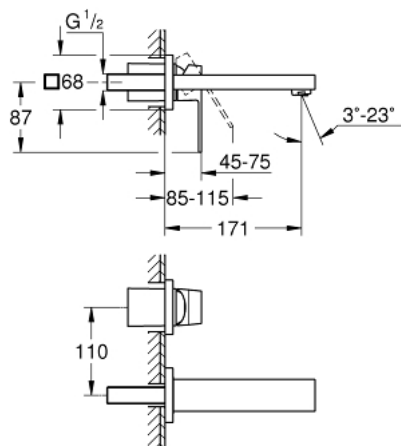

19 895 000 EUROCUBE TWO-HOLE BASIN MIXER S-SIZE

PRODUCT DESCRIPTION

- Colour: chrome
- wall mounted
- for use with rough-in set 23 200
- without concealed body
- metal escutcheon
- metal lever
- GROHE LongLife finish
- GROHE AquaGuide adjustable mousseur
- center distance 110 mm
- projection 171 mm
- min. recommended pressure 1.0 bar

19 895 000 EUROCUBE TWO-HOLE BASIN MIXER S-SIZE

SPARE PARTS, 9月 2010 – now

- 1: Lever (Spare part-nr. 46802000)
- 2: Flow straightener (Spare part-nr. 64451000)
- 3: Extension (Spare part-nr. 46627000)*