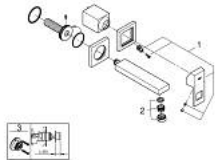

19 895 000 EUROCUBE TWO-HOLE BASIN MIXER S-SIZE

PRODUCT DESCRIPTION

- Colour: chrome
- wall mounted
- for use with rough-in set 23 200
- without concealed body
- metal escutcheon
- metal lever
- GROHE LongLife finish
- GROHE AquaGuide adjustable mousseur
- center distance 110 mm
- projection 171 mm
- min. recommended pressure 1.0 bar

19 895 000 EUROCUBE TWO-HOLE BASIN MIXER S-SIZE

SPARE PARTS, 9月 2010 – now

- 1: Lever (Spare part-nr. 46802000)
- 2: Flow straightener (Spare part-nr. 64451000)
- 3: Extension (Spare part-nr. 46627000)*