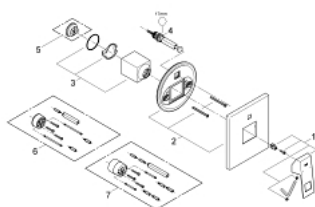

19 896 000 EUROCUBE SINGLE-LEVER BATH/SHOWER MIXER

PRODUCT DESCRIPTION

- Colour: chrome
- trim set for use with rough-in box 33 963 001 or 33 965 001
- without concealed body
- metal lever
- GROHE LongLife finish
- automatic diverter: bath/shower
- escutcheon- and shaft-sealing
- metal escutcheon
- covered fixing

19 896 000 EUROCUBE SINGLE-LEVER BATH/SHOWER MIXER

SPARE PARTS, September 2010 – now

- 1: Lever (Spare part-nr. 46782000)
- 2: Escutcheon (Spare part-nr. 46783000)
- 3: Shield (Spare part-nr. 46784000)
- 4: Repl.kit f.rotary valve (Spare part-nr. 46785000)
- 5: Temperature limiter (Spare part-nr. 46375000)*
- 6: Extension (Spare part-nr. 46807000)*
- 7: Extension (Spare part-nr. 46808000)*