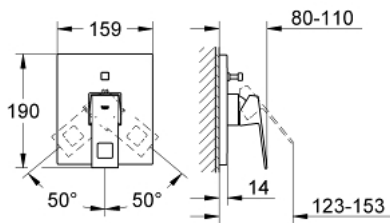

19 896 000 EUROCUBE SINGLE-LEVER BATH/SHOWER MIXER

PRODUCT DESCRIPTION

- Colour: chrome
- trim set for use with rough-in box 33 963 001 or 33 965 001
- without concealed body
- metal lever
- GROHE LongLife finish
- automatic diverter: bath/shower
- escutcheon- and shaft-sealing
- metal escutcheon
- covered fixing

19 896 000 EUROCUBE SINGLE-LEVER BATH/SHOWER MIXER

SPARE PARTS, September 2010 – now

- 1: Lever (Spare part-nr. 46782000)
- 2: Escutcheon (Spare part-nr. 46783000)
- 3: Shield (Spare part-nr. 46784000)
- 4: Repl.kit f.rotary valve (Spare part-nr. 46785000)
- 5: Temperature limiter (Spare part-nr. 46375000)*
- 6: Extension (Spare part-nr. 46807000)*
- 7: Extension (Spare part-nr. 46808000)*