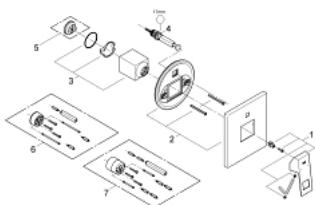

19 896 000 EUROCUBE SINGLE-LEVER BATH MIXER

PRODUCT DESCRIPTION

- Colour: chrome
- trim set for use with rough-in box 33 963 001 or 33 965 001
- without concealed body
- metal lever
- GROHE LongLife finish
- automatic diverter: bath/shower
- escutcheon and shaft sealing
- metal escutcheon
- covered fixing

19 896 000 EUROCUBE SINGLE-LEVER BATH MIXER

SPARE PARTS, 9月 2010 – now

- 1: Lever (Spare part-nr. 46782000)
- 2: Escutcheon (Spare part-nr. 46783000)
- 3: Cap (Spare part-nr. 46784000)
- 4: Replacement kit for rotary valve (Spare part-nr. 46785000)
- 5: Temperature limiter (Spare part-nr. 46375000)*
- 6: Extension (Spare part-nr. 46807000)*
- 7: Extension (Spare part-nr. 46808000)*