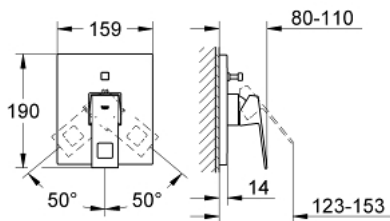

19 896 000 EUROCUBE SINGLE-LEVER BATH MIXER

PRODUCT DESCRIPTION

- Colour: chrome
- trim set for use with rough-in box 33 963 001 or 33 965 001
- without concealed body
- metal lever
- GROHE LongLife finish
- automatic diverter: bath/shower
- escutcheon and shaft sealing
- metal escutcheon
- covered fixing

19 896 000 EUROCUBE SINGLE-LEVER BATH MIXER

SPARE PARTS, 9月 2010 – now

- 1: Lever (Spare part-nr. 46782000)
- 2: Escutcheon (Spare part-nr. 46783000)
- 3: Cap (Spare part-nr. 46784000)
- 4: Replacement kit for rotary valve (Spare part-nr. 46785000)
- 5: Temperature limiter (Spare part-nr. 46375000)*
- 6: Extension (Spare part-nr. 46807000)*
- 7: Extension (Spare part-nr. 46808000)*