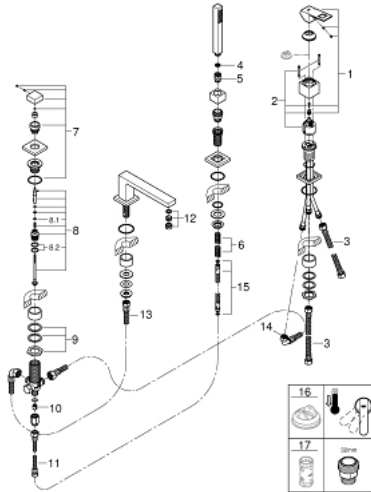

19 897 000 EUROCUBE 4-HOLE SINGLE LEVER BATH COMBINATION

PRODUCT DESCRIPTION

- Colour: chrome
- GROHE SilkMove 46 mm ceramic cartridge
- GROHE LongLife finish
- consists of:
- pre-assembled spout fixing
- single lever mixer operating element
- metal lever
- bath spout with Mousseur
- automatic diverter: bath/shower
- hand shower Euphoria Cube (27 699 000) 9.5 l/min
- metal shower hose 2000 mm
- flexible connection hoses
- connection for shower hose
- Protected against backflow
- for use with 29 037 000
- minimum pressure 1,0 bar

19 897 000 EUROCUBE 4-HOLE SINGLE LEVER BATH COMBINATION

SPARE PARTS, March 2018 – now

- 1: Lever (Spare part-nr. 46782000)
- 2: Cartridge (Spare part-nr. 46048000)
- 3: Tube (Spare part-nr. 07227000)
- 4: Dirt strainer (Spare part-nr. 0700200M)
- 5: Cone nut (Spare part-nr. 08864000)
- 6: Compression spring (Spare part-nr. 00869000)
- 7: Diverter knob (Spare part-nr. 48126000)
- 8: Diverter (Spare part-nr. 45443000)
- 8.1: O-ring $\varnothing 6 \times \varnothing 2$ (Spare part-nr. 0128300M)
- 8.2: Seat washer (Spare part-nr. 0120500M)
- 9: Repl.kit f.shank fastening 3/4" (Spare part-nr. 45444000)
- 10: Non-return valve (Spare part-nr. 08565000)
- 11: Tube (Spare part-nr. 07300000)
- 12: Mousseur (Spare part-nr. 13922000)
- 13: Tube (Spare part-nr. 48018000)
- 14: Tube (Spare part-nr. 48017000)
- 15: Metal hose (Spare part-nr. 28146000)
- 16: Temperature limiter (Spare part-nr. 46375000)*
- 17: Socket spanner (Spare part-nr. 19332000)*