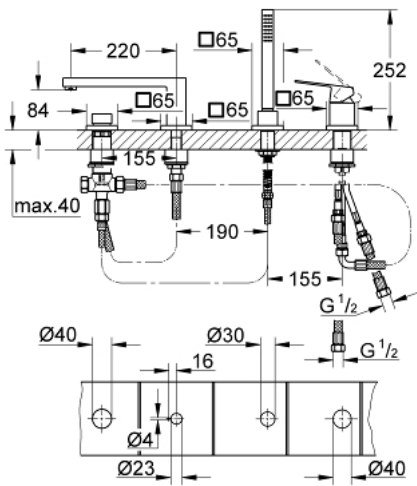

19 897 000 EUROCUBE 4-HOLE SINGLE LEVER BATH COMBINATION

PRODUCT DESCRIPTION

- Colour: chrome
- GROHE SilkMove 46 mm ceramic cartridge
- GROHE LongLife finish
- consists of:
- pre-assembled spout fixing
- single lever mixer operating element
- metal lever
- bath spout with Mousseur
- automatic diverter: bath/shower
- hand shower Euphoria Cube (27 699 000) 9.5 l/min
- metal shower hose 2000 mm
- flexible connection hoses
- connection for shower hose
- Protected against backflow
- for use with 29 037 000
- minimum pressure 1,0 bar

19 897 000 EUROCUBE 4-HOLE SINGLE LEVER BATH COMBINATION

SPARE PARTS, March 2018 – now

- 1: Lever (Spare part-nr. 46782000)
- 2: Cartridge (Spare part-nr. 46048000)
- 3: Tube (Spare part-nr. 07227000)
- 4: Dirt strainer (Spare part-nr. 0700200M)
- 5: Cone nut (Spare part-nr. 08864000)
- 6: Compression spring (Spare part-nr. 00869000)
- 7: Diverter knob (Spare part-nr. 48126000)
- 8: Diverter (Spare part-nr. 45443000)
- 8.1: O-ring $\varnothing 6 \times \varnothing 2$ (Spare part-nr. 0128300M)
- 8.2: Seat washer (Spare part-nr. 0120500M)
- 9: Repl.kit f.shank fastening 3/4" (Spare part-nr. 45444000)
- 10: Non-return valve (Spare part-nr. 08565000)
- 11: Tube (Spare part-nr. 07300000)
- 12: Mousseur (Spare part-nr. 13922000)
- 13: Tube (Spare part-nr. 48018000)
- 14: Tube (Spare part-nr. 48017000)
- 15: Metal hose (Spare part-nr. 28146000)
- 16: Temperature limiter (Spare part-nr. 46375000)*
- 17: Socket spanner (Spare part-nr. 19332000)*