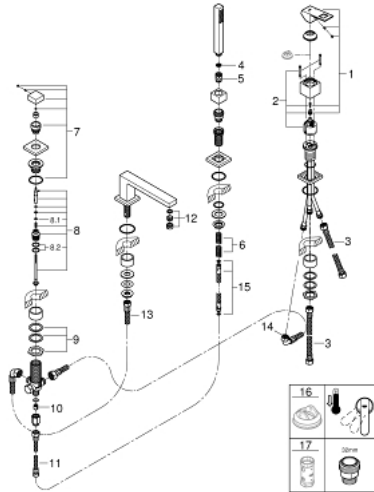

## 19 897 000 EUROCUBE FOUR-HOLE SINGLE-LEVER BATH COMBINATION

### SPARE PARTS, 3月 2018 – now

- 1: Lever (Spare part-nr. 46782000)
- 2: Cartridge (Spare part-nr. 46048000)
- 3: Connecting hose (Spare part-nr. 07227000)
- 4: Dirt strainer (Spare part-nr. 0700200M)
- 5: Cone nut (Spare part-nr. 08864000)
- 6: Compression spring (Spare part-nr. 00869000)
- 7: Diverter knob (Spare part-nr. 48126000)
- 8: Diverter (Spare part-nr. 45443000)
- 8.1: Sealing washer  $\text{\O} 6 \times \text{\O} 2$  (Spare part-nr. 0128300M)
- 8.2: Sealing washer (Spare part-nr. 0120500M)
- 9: Replacement kit for shank fastening (Spare part-nr. 45444000)
- 10: Non-return valve (Spare part-nr. 08565000)
- 11: Connecting hose (Spare part-nr. 07300000)
- 12: Mousseur (Spare part-nr. 13922000)
- 13: Connecting hose (Spare part-nr. 48018000)
- 14: Connecting hose (Spare part-nr. 48017000)
- 15: Metal shower hose (Spare part-nr. 28146000)
- 16: Temperature limiter (Spare part-nr. 46375000)\*
- 17: Socket spanner (Spare part-nr. 19332000)\*