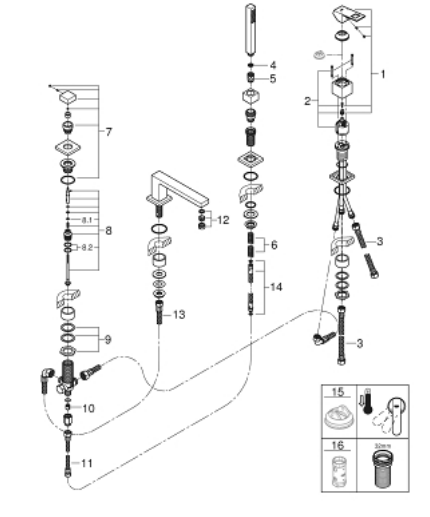

19 897 DC1 EUROCUBE 4-HOLE SINGLE LEVER BATH COMBINATION

SPARE PARTS, March 2019 – now

- 1: Lever (Spare part-nr. 46782DC0)
- 2: Cartridge (Spare part-nr. 46048000)
- 3: Tube (Spare part-nr. 07227000)
- 4: Dirt strainer (Spare part-nr. 0700200M)
- 5: Cone nut (Spare part-nr. 08864DC0)
- 6: Compression spring (Spare part-nr. 00869000)
- 7: Diverter knob (Spare part-nr. 48126DC0)
- 8: Diverter (Spare part-nr. 45443000)
- 8.1: O-ring $\varnothing 6 \times \varnothing 2$ (Spare part-nr. 0128300M)
- 8.2: Seat washer (Spare part-nr. 0120500M)
- 9: Repl.kit f.shank fastening 3/4" (Spare part-nr. 45444000)
- 10: Non-return valve (Spare part-nr. 08565000)
- 11: Tube (Spare part-nr. 07300000)
- 12: Mousseur (Spare part-nr. 13922DC0)
- 13: Tube (Spare part-nr. 48018000)
- 14: Metal hose (Spare part-nr. 28146000)
- 15: Temperature limiter (Spare part-nr. 46375000)*
- 16: Socket spanner (Spare part-nr. 19332000)*