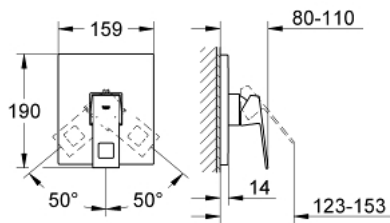

### PRODUCT DESCRIPTION

- Colour: chrome
- trim set for use with rough-in box 33 963 001, 33 964 001, 33 965 001
- without concealed body
- metal lever
- GROHE LongLife finish
- escutcheon- and shaft-sealing
- metal escutcheon
- covered fixing