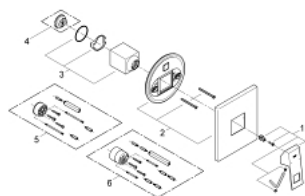

19 898 000 EUROCUBE SINGLE-LEVER SHOWER MIXER

SPARE PARTS, September 2010 – now

- 1: Lever (Spare part-nr. 46782000)
- 2: Escutcheon (Spare part-nr. 46781000)
- 3: Shield (Spare part-nr. 46784000)
- 4: Temperature limiter (Spare part-nr. 46375000)*
- 5: Extension (Spare part-nr. 46807000)*
- 6: Extension (Spare part-nr. 46808000)*

* Optional accessories