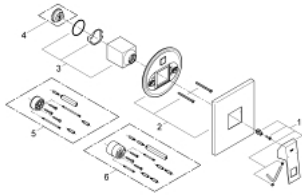

19 898 000 EUROCUBE SINGLE-LEVER SHOWER MIXER

PRODUCT DESCRIPTION

- Colour: chrome
- trim set for use with rough-in box 33 963 001, 33 964 001, 33 965 001
- without concealed body
- metal lever
- GROHE LongLife finish
- escutcheon and shaft sealing
- metal escutcheon
- covered fixing

19 898 000 EUROCUBE SINGLE-LEVER SHOWER MIXER

SPARE PARTS, 9月 2010 – now

- 1: Lever (Spare part-nr. 46782000)
- 2: Escutcheon (Spare part-nr. 46781000)
- 3: Cap (Spare part-nr. 46784000)
- 4: Temperature limiter (Spare part-nr. 46375000)*
- 5: Extension (Spare part-nr. 46807000)*
- 6: Extension (Spare part-nr. 46808000)*