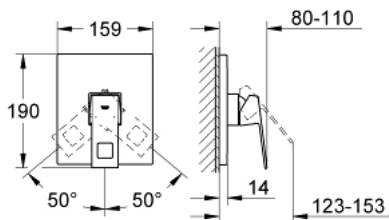

19 898 000 EUROCUBE SINGLE-LEVER SHOWER MIXER

PRODUCT DESCRIPTION

- Colour: chrome
- trim set for use with rough-in box 33 963 001, 33 964 001, 33 965 001
- without concealed body
- metal lever
- GROHE LongLife finish
- escutcheon and shaft sealing
- metal escutcheon
- covered fixing

19 898 000 EUROCUBE SINGLE-LEVER SHOWER MIXER

SPARE PARTS, 9月 2010 – now

- 1: Lever (Spare part-nr. 46782000)
- 2: Escutcheon (Spare part-nr. 46781000)
- 3: Cap (Spare part-nr. 46784000)
- 4: Temperature limiter (Spare part-nr. 46375000)*
- 5: Extension (Spare part-nr. 46807000)*
- 6: Extension (Spare part-nr. 46808000)*