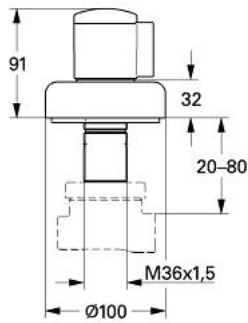

19 905 000 5-WAY DIVERTER

PRODUCT DESCRIPTION

- Colour: chrome
- final installation set for 29 708 000
- without concealed body
- screw flange
- screwable
- from 20-80 mm
- with handle
- GROHE LongLife finish

19 905 000 5-WAY DIVERTER

No exploded view is available for this spare part list.

SPARE PARTS, January 1994 – now

- 1: Repl.kit f.diverter handle (Spare part-nr. 45649000)
- 1.1: Cap (Spare part-nr. 04180000)
- 1.2: Replacement handle connection kit (Spare part-nr. 45186000)
- 1.2.1: O-ring $\varnothing 18.2 \times \varnothing 1.7$ (Spare part-nr. 0392400M)
- 2: Handle upper part (Spare part-nr. 45438000)
- 3: Escutcheon (Spare part-nr. 45435000)
- 4: Extension (Spare part-nr. 45439000)