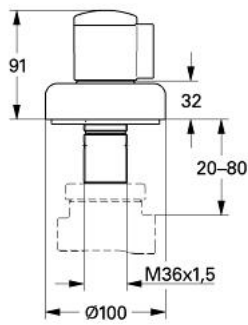

19 905 000 5-WAY DIVERTER

PRODUCT DESCRIPTION

- Colour: chrome
- set for final installation (for 29 708)
- without concealed body
- escutcheon with wall sealing
- screwable
- installation depth infinitely adjustable 20-80 mm
- with handle
- GROHE LongLife finish

19 905 000 **5-WAY DIVERTER**

No exploded view is available for this spare part list.

SPARE PARTS, 1月 1994 – now

- 1: Diverter handle (Spare part-nr. 45649000)
 - 1.1: Cover cap (Spare part-nr. 04180000)
 - 1.2: Replacement handle connection kit (Spare part-nr. 45186000)
 - 1.2.1: O-ring Ø 18.2 x Ø 1.7 (Spare part-nr. 0392400M)
- 2: Handle body (Spare part-nr. 45438000)
- 3: Escutcheon (Spare part-nr. 45435000)
- 4: Extension (Spare part-nr. 45439000)