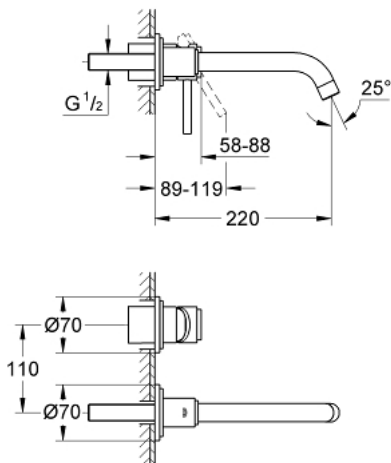

## 19 918 000 ATRIO 2-HOLE BASIN MIXER M-SIZE

### PRODUCT DESCRIPTION

- Colour: chrome
- wall mounted
- without concealed body
- trim set for use with rough-in set 23 571 000 / 32 635 000
- separate escutcheons  $\varnothing$  70 mm
- GROHE LongLife finish
- centre distance 110 mm
- projection 220 mm
- minimum pressure 1,0 bar

### SPARE PARTS, September 2018 – now

1: Lever (Spare part-nr. 46635000)

2: Mousseur (Spare part-nr. 06574000)

3: Extension (Spare part-nr. 46943000)\*

\* Optional accessories