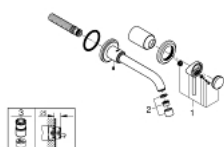

## 19 918 000 ATRIO 2-HOLE BASIN MIXER M-SIZE

### PRODUCT DESCRIPTION

- Colour: chrome
- wall mounted
- without concealed body
- trim set for use with rough-in set 23 571 000 / 32 635 000
- separate escutcheons  $\varnothing$  70 mm
- GROHE LongLife finish
- centre distance 110 mm
- projection 220 mm
- minimum pressure 1,0 bar