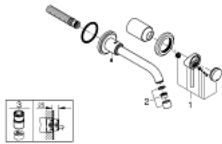

19 918 000 ATRIO TWO-HOLE BASIN MIXER M-SIZE

PRODUCT DESCRIPTION

- Colour: chrome
- wall mounted
- without concealed body
- trim set for use with rough-in set 23 571 000 / 32 635 000
- separate escutcheons \varnothing 70 mm
- GROHE LongLife finish
- center distance 110 mm
- projection 220 mm
- min. recommended pressure 1.0 bar

19 918 000 **ATRIO TWO-HOLE BASIN MIXER**
M-SIZE

SPARE PARTS, 9月 2018 – now

1: Lever (Spare part-nr. 46635000)

2: Mousseur (Spare part-nr. 06574000)

3: Extension (Spare part-nr. 46943000)*

* Optional accessories