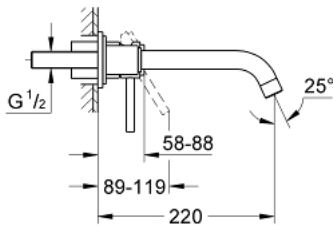

19 918 000 ATRIO TWO-HOLE BASIN MIXER M-SIZE

PRODUCT DESCRIPTION

- Colour: chrome
- wall mounted
- without concealed body
- trim set for use with rough-in set 23 571 000 / 32 635 000
- separate escutcheons \varnothing 70 mm
- GROHE LongLife finish
- center distance 110 mm
- projection 220 mm
- min. recommended pressure 1.0 bar

19 918 000 **ATRIO TWO-HOLE BASIN MIXER**
M-SIZE

SPARE PARTS, 9月 2018 – now

1: Lever (Spare part-nr. 46635000)

2: Mousseur (Spare part-nr. 06574000)

3: Extension (Spare part-nr. 46943000)*

* Optional accessories