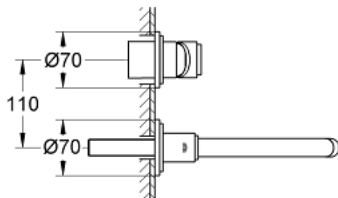

19 918 000 ATRIO TWO-HOLE BASIN MIXER M-SIZE

PRODUCT DESCRIPTION

- Colour: chrome
- wall mounted
- without concealed body
- trim set for use with rough-in set 23 571 000 / 32 635 000
- separate escutcheons \varnothing 70 mm
- GROHE LongLife finish
- center distance 110 mm
- projection 220 mm
- min. recommended pressure 1.0 bar

19 918 000 **ATRIO TWO-HOLE BASIN MIXER**
M-SIZE

SPARE PARTS, 9月 2018 – now

1: Lever (Spare part-nr. 46635000)

2: Mousseur (Spare part-nr. 06574000)

3: Extension (Spare part-nr. 46943000)*

* Optional accessories