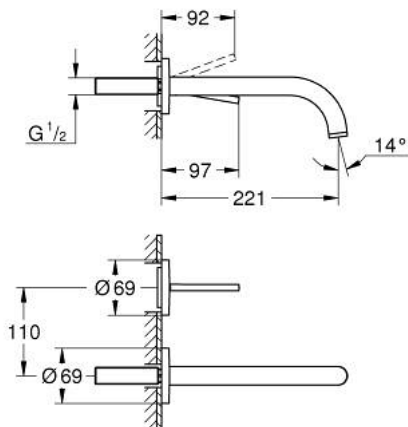

19 918 003 ATRIO TWO-HOLE BASIN MIXER JOYSTICK

PRODUCT DESCRIPTION

- Colour: chrome
- wall mounted
- trim set for use with rough-in set 23 429 000
- without concealed body
- GROHE FeatherControl Joystick cartridge
- GROHE LongLife finish
- GROHE EcoJoy 5.7 l/min laminar mousseur
- centre distance 110 mm
- projection 221 mm

19 918 003 ATRIO TWO-HOLE BASIN MIXER JOYSTICK

SPARE PARTS, April 2017 – now

1: Flow straightener (Spare part-nr. 48408000)

2: Extension-set, 25 mm (Spare part-nr. 46901000)*

* Optional accessories