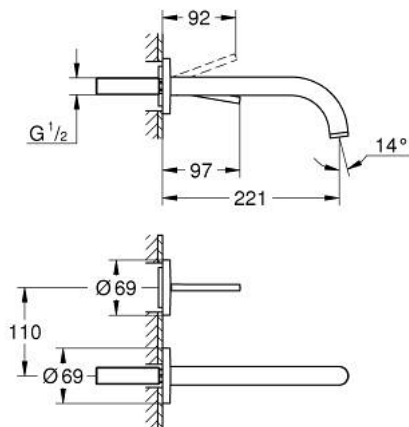

19 918 003 ATRIO TWO-HOLE BASIN MIXER JOYSTICK

PRODUCT DESCRIPTION

- Colour: chrome
- wall mounted
- trim set for use with rough-in set 23 429 000
- without concealed body
- GROHE FeatherControl Joystick cartridge
- GROHE LongLife finish
- 5.7 l/min laminar mousseur
- centre distance 110 mm
- projection 221 mm

19 918 003 ATRIO TWO-HOLE BASIN MIXER JOYSTICK

SPARE PARTS, April 2017 – now

1: Flow straightener (Spare part-nr. 48408000)

2: Extension-set, 25 mm (Spare part-nr. 46901000)*

* Optional accessories