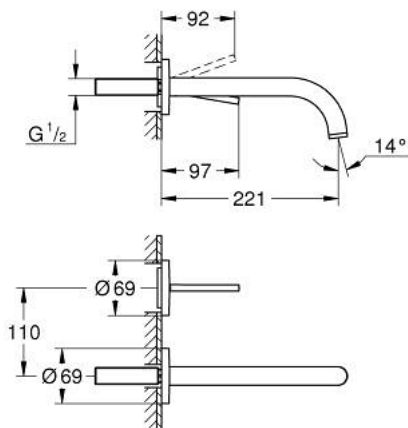

19 918 003 ATRIO TWO-HOLE BASIN MIXER JOYSTICK

PRODUCT DESCRIPTION

- Colour: chrome
- wall mounted
- trim set for use with rough-in set 23 429 000
- without concealed body
- GROHE FeatherControl Joystick cartridge
- GROHE LongLife finish
- 5.7 l/min laminar mousseur
- center distance 110 mm
- projection 221 mm

19 918 003 ATRIO TWO-HOLE BASIN MIXER JOYSTICK

SPARE PARTS, 4月 2017 – now

1: Laminar flow straightener (Spare part-nr. 48408000)

2: Extension set, 25 mm (Spare part-nr. 46901000)*

* Optional accessories