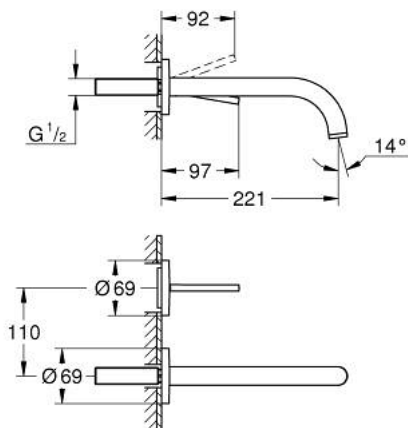

## 19 918 003 ATRIO TWO-HOLE BASIN MIXER JOYSTICK

### PRODUCT DESCRIPTION

- Colour: chrome
- wall mounted
- trim set for use with rough-in set 23 429 000
- without concealed body
- GROHE FeatherControl Joystick cartridge
- GROHE LongLife finish
- GROHE EcoJoy 5.7 l/min laminar mousseur
- center distance 110 mm
- projection 221 mm

## 19 918 003 ATRIO TWO-HOLE BASIN MIXER JOYSTICK

**SPARE PARTS**, 4月 2017 – now

1: Laminar flow straightener (Spare part-nr. 48408000)

2: Extension set, 25 mm (Spare part-nr. 46901000)\*

\* Optional accessories