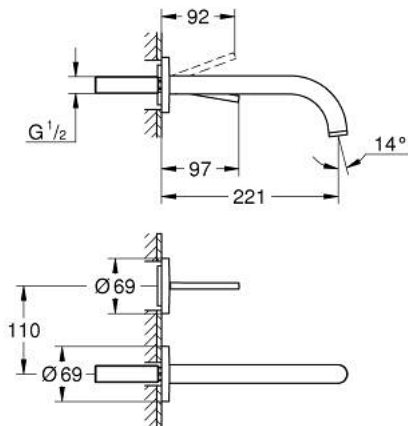

19 918 AL3 ATRIO TWO-HOLE BASIN MIXER JOYSTICK

PRODUCT DESCRIPTION

- Colour: brushed hard graphite
- wall mounted
- trim set for use with rough-in set 23 429 000
- without concealed body
- GROHE FeatherControl Joystick cartridge
- GROHE LongLife finish
- 5.7 l/min laminar mousseur
- centre distance 110 mm
- projection 221 mm

19 918 AL3 ATRIO TWO-HOLE BASIN MIXER JOYSTICK

SPARE PARTS, April 2017 – now

1: Flow straightener (Spare part-nr. 48408000)

2: Extension-set, 25 mm (Spare part-nr. 46901000)*

* Optional accessories