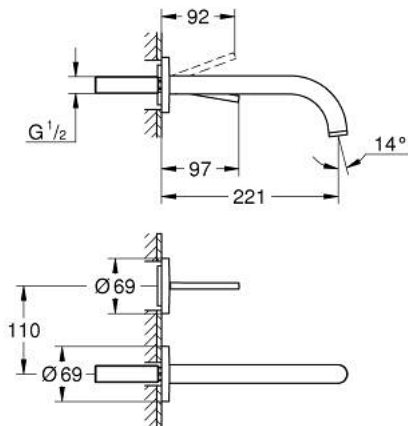

19 918 AL3 ATRIO TWO-HOLE BASIN MIXER JOYSTICK

PRODUCT DESCRIPTION

- Colour: brushed hard graphite
- wall mounted
- trim set for use with rough-in set 23 429 000
- without concealed body
- GROHE FeatherControl Joystick cartridge
- GROHE LongLife finish
- 5.7 l/min laminar mousseur
- center distance 110 mm
- projection 221 mm

19 918 AL3 ATRIO TWO-HOLE BASIN MIXER JOYSTICK

SPARE PARTS, 4月 2017 – now

1: Laminar flow straightener (Spare part-nr. 48408000)

2: Extension set, 25 mm (Spare part-nr. 46901000)*

* Optional accessories