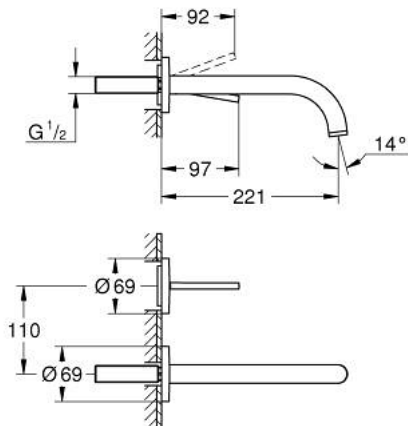

19 918 AL3 ATRIO TWO-HOLE BASIN MIXER JOYSTICK

PRODUCT DESCRIPTION

- Colour: brushed hard graphite
- wall mounted
- trim set for use with rough-in set 23 429 000
- without concealed body
- GROHE FeatherControl Joystick cartridge
- GROHE LongLife finish
- GROHE EcoJoy 5.7 l/min laminar mousseur
- center distance 110 mm
- projection 221 mm

19 918 AL3 ATRIO TWO-HOLE BASIN MIXER JOYSTICK

SPARE PARTS, 4月 2017 – now

1: Laminar flow straightener (Spare part-nr. 48408000)

2: Extension set, 25 mm (Spare part-nr. 46901000)*

* Optional accessories