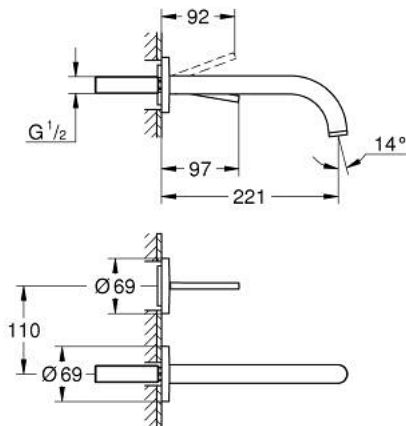

19 918 DC3 ATRIO TWO-HOLE BASIN MIXER JOYSTICK

PRODUCT DESCRIPTION

- Colour: Supersteel
- wall mounted
- trim set for use with rough-in set 23 429 000
- without concealed body
- GROHE FeatherControl Joystick cartridge
- GROHE LongLife finish
- GROHE EcoJoy 5.7 l/min laminar mousseur
- centre distance 110 mm
- projection 221 mm

19 918 DC3 ATRIO TWO-HOLE BASIN MIXER JOYSTICK

SPARE PARTS, April 2017 – now

1: Flow straightener (Spare part-nr. 48408000)

2: Extension-set, 25 mm (Spare part-nr. 46901000)*

* Optional accessories