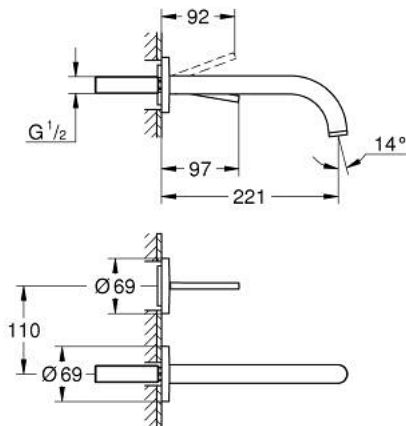

19 918 DC3 ATRIO TWO-HOLE BASIN MIXER JOYSTICK

PRODUCT DESCRIPTION

- Colour: Supersteel
- wall mounted
- trim set for use with rough-in set 23 429 000
- without concealed body
- GROHE FeatherControl Joystick cartridge
- GROHE LongLife finish
- 5.7 l/min laminar mousseur
- centre distance 110 mm
- projection 221 mm

19 918 DC3 ATRIO TWO-HOLE BASIN MIXER JOYSTICK

SPARE PARTS, April 2017 – now

1: Flow straightener (Spare part-nr. 48408000)

2: Extension-set, 25 mm (Spare part-nr. 46901000)*

* Optional accessories