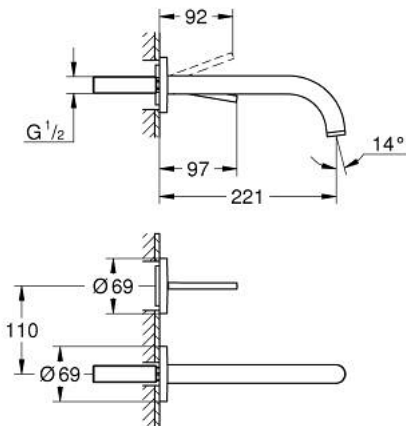

## 19 918 DC3 ATRIO TWO-HOLE BASIN MIXER JOYSTICK

### PRODUCT DESCRIPTION

- Colour: supersteel
- wall mounted
- trim set for use with rough-in set 23 429 000
- without concealed body
- GROHE FeatherControl Joystick cartridge
- GROHE LongLife finish
- 5.7 l/min laminar mousseur
- center distance 110 mm
- projection 221 mm

## 19 918 DC3 ATRIO TWO-HOLE BASIN MIXER JOYSTICK

**SPARE PARTS**, 4月 2017 – now

1: Laminar flow straightener (Spare part-nr. 48408000)

2: Extension set, 25 mm (Spare part-nr. 46901000)\*

\* Optional accessories