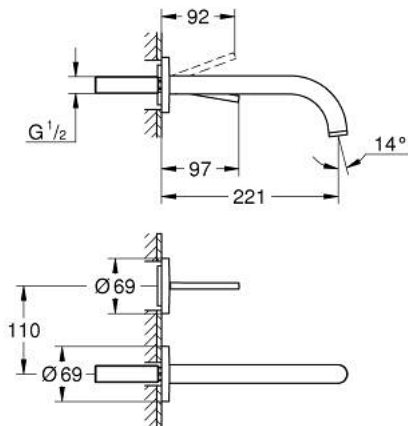

19 918 DC3 ATRIO TWO-HOLE BASIN MIXER JOYSTICK

PRODUCT DESCRIPTION

- Colour: supersteel
- wall mounted
- trim set for use with rough-in set 23 429 000
- without concealed body
- GROHE FeatherControl Joystick cartridge
- GROHE LongLife finish
- GROHE EcoJoy 5.7 l/min laminar mousseur
- center distance 110 mm
- projection 221 mm

19 918 DC3 ATRIO TWO-HOLE BASIN MIXER JOYSTICK

SPARE PARTS, 4月 2017 – now

1: Laminar flow straightener (Spare part-nr. 48408000)

2: Extension set, 25 mm (Spare part-nr. 46901000)*

* Optional accessories