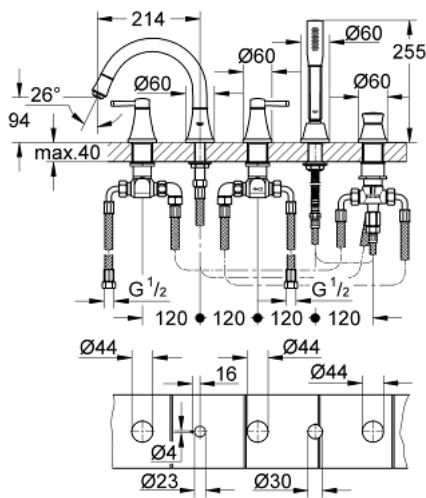

19 919 000 GRANDERA 5-HOLE BATH/SHOWER COMBINATION

PRODUCT DESCRIPTION

- Colour: chrome
- ceramic headparts 1/2", 90°
- GROHE LongLife finish
- consists of:
 - pre-assembled spout fixing
 - single lever mixer operating element
 - bath spout with mousseur and diverter bath/spout
 - Grandera hand shower 7,6 l
 - metal shower hose
 - flexible connection hoses
 - connection for shower hose
- Protected against backflow
- can be used with 29 037 000
- minimum pressure 1,0 bar

19 919 000 GRANDERA 5-HOLE BATH/SHOWER COMBINATION

SPARE PARTS, October 2018 – now

- 1: Handle pair (Spare part-nr. 48325000)
- 2: Ceramic headpart 3/4", 180° (Spare part-nr. 45888000)
- 3: Ceramic headpart 3/4", 180° (Spare part-nr. 45887000)
- 4: Seat 3/4" (Spare part-nr. 45345000)
- 5: Diverter knob (Spare part-nr. 48216000)
- 6: Diverter (Spare part-nr. 45443000)
- 6.1: O-ring $\varnothing 6 \times \varnothing 2$ (Spare part-nr. 0128300M)
- 6.2: Seat washer (Spare part-nr. 0120500M)
- 7: Repl.kit f.shank fastening 3/4" (Spare part-nr. 45444000)
- 8: Mousseur (Spare part-nr. 13952000)
- 9: Dirt strainer (Spare part-nr. 0700200M)
- 10: Cone nut (Spare part-nr. 08864000)
- 11: Tube (Spare part-nr. 48018000)
- 12: Tube (Spare part-nr. 48019000)
- 13: Compression spring (Spare part-nr. 00869000)
- 14: Non-return valve (Spare part-nr. 08565000)
- 15: Tube (Spare part-nr. 07300000)
- 16: Metal hose (Spare part-nr. 28146000)
- 17: Socket spanner (Spare part-nr. 19332000)*