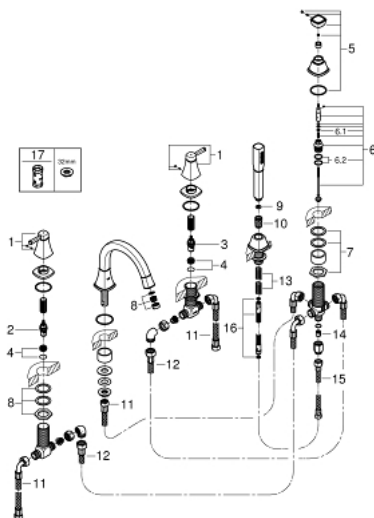

19 919 000 GRANDERA 5-HOLE BATH/SHOWER COMBINATION

PRODUCT DESCRIPTION

- Colour: chrome
- ceramic headparts 1/2", 90°
- GROHE LongLife finish
- consists of:
 - pre-assembled spout fixing
 - single lever mixer operating element
 - bath spout with mousseur and diverter bath/spout
 - Grandera hand shower 7,6 l
 - metal shower hose
 - flexible connection hoses
 - connection for shower hose
- Protected against backflow
- can be used with 29 037 000
- minimum pressure 1,0 bar

19 919 000 GRANDERA 5-HOLE BATH/SHOWER COMBINATION

SPARE PARTS, October 2018 – now

- 1: Handle pair (Spare part-nr. 48325000)
- 2: Ceramic headpart 3/4", 180° (Spare part-nr. 45888000)
- 3: Ceramic headpart 3/4", 180° (Spare part-nr. 45887000)
- 4: Seat 3/4" (Spare part-nr. 45345000)
- 5: Diverter knob (Spare part-nr. 48216000)
- 6: Diverter (Spare part-nr. 45443000)
- 6.1: O-ring $\varnothing 6 \times \varnothing 2$ (Spare part-nr. 0128300M)
- 6.2: Seat washer (Spare part-nr. 0120500M)
- 7: Repl.kit f.shank fastening 3/4" (Spare part-nr. 45444000)
- 8: Mousseur (Spare part-nr. 13952000)
- 9: Dirt strainer (Spare part-nr. 0700200M)
- 10: Cone nut (Spare part-nr. 08864000)
- 11: Tube (Spare part-nr. 48018000)
- 12: Tube (Spare part-nr. 48019000)
- 13: Compression spring (Spare part-nr. 00869000)
- 14: Non-return valve (Spare part-nr. 08565000)
- 15: Tube (Spare part-nr. 07300000)
- 16: Metal hose (Spare part-nr. 28146000)
- 17: Socket spanner (Spare part-nr. 19332000)*