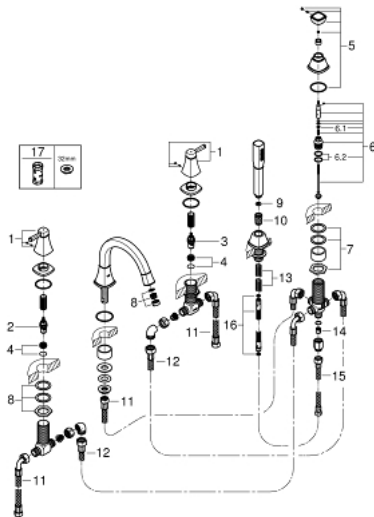

## 19 919 000 GRANDERA FIVE-HOLE BATH COMBINATION

### PRODUCT DESCRIPTION

- Colour: chrome
- ceramic headparts 1/2", 90°
- GROHE LongLife finish
- consisting of:
  - pre-assembled spout fixing
  - single lever mixer operating element
  - bath spout with mousseur and diverter bath/shower
  - Grandera hand shower 7.6 l
  - metal shower hose 1500 mm
  - flexible connection hoses
  - connection for shower hose
  - protected against backflow
  - can be used with baseframe 29 037 000 (please order separately)
  - min. recommended pressure 1.0 bar

### SPARE PARTS, 10月 2018 – now

- 1: Handle pair (Spare part-nr. 48325000)
- 2: Ceramic headpart 3/4" (Spare part-nr. 45888000)
- 3: Ceramic headpart 3/4" (Spare part-nr. 45887000)
- 4: Valve seat 3/4" (Spare part-nr. 45345000)
- 5: Diverter knob (Spare part-nr. 48216000)
- 6: Diverter (Spare part-nr. 45443000)
- 6.1: Sealing washer  $\varnothing 6 \times \varnothing 2$  (Spare part-nr. 0128300M)
- 6.2: Sealing washer (Spare part-nr. 0120500M)
- 7: Replacement kit for shank fastening (Spare part-nr. 45444000)
- 8: Mousseur (Spare part-nr. 13952000)
- 9: Dirt strainer (Spare part-nr. 0700200M)
- 10: Cone nut (Spare part-nr. 08864000)
- 11: Connecting hose (Spare part-nr. 48018000)
- 12: Connecting hose (Spare part-nr. 48019000)
- 13: Compression spring (Spare part-nr. 00869000)
- 14: Non-return valve (Spare part-nr. 08565000)
- 15: Connecting hose (Spare part-nr. 07300000)
- 16: Metal shower hose (Spare part-nr. 28146000)
- 17: Socket spanner (Spare part-nr. 19332000)\*