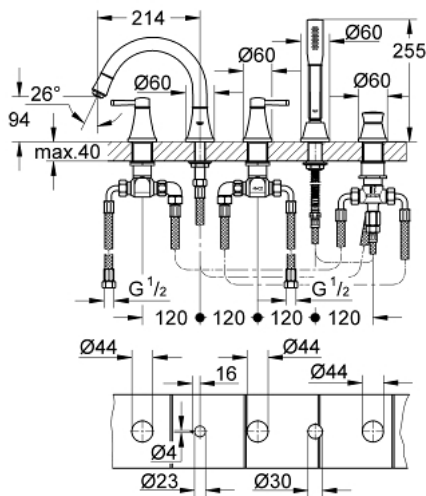

## 19 919 000 GRANDERA FIVE-HOLE BATH COMBINATION

### PRODUCT DESCRIPTION

- Colour: chrome
- ceramic headparts 1/2", 90°
- GROHE LongLife finish
- consisting of:
  - pre-assembled spout fixing
  - single lever mixer operating element
  - bath spout with mousseur and diverter bath/shower
  - Grandera hand shower 7.6 l
  - metal shower hose 1500 mm
  - flexible connection hoses
  - connection for shower hose
  - protected against backflow
  - can be used with baseframe 29 037 000 (please order separately)
  - min. recommended pressure 1.0 bar

### SPARE PARTS, 10月 2018 – now

- 1: Handle pair (Spare part-nr. 48325000)
- 2: Ceramic headpart 3/4" (Spare part-nr. 45888000)
- 3: Ceramic headpart 3/4" (Spare part-nr. 45887000)
- 4: Valve seat 3/4" (Spare part-nr. 45345000)
- 5: Diverter knob (Spare part-nr. 48216000)
- 6: Diverter (Spare part-nr. 45443000)
- 6.1: Sealing washer  $\varnothing 6 \times \varnothing 2$  (Spare part-nr. 0128300M)
- 6.2: Sealing washer (Spare part-nr. 0120500M)
- 7: Replacement kit for shank fastening (Spare part-nr. 45444000)
- 8: Mousseur (Spare part-nr. 13952000)
- 9: Dirt strainer (Spare part-nr. 0700200M)
- 10: Cone nut (Spare part-nr. 08864000)
- 11: Connecting hose (Spare part-nr. 48018000)
- 12: Connecting hose (Spare part-nr. 48019000)
- 13: Compression spring (Spare part-nr. 00869000)
- 14: Non-return valve (Spare part-nr. 08565000)
- 15: Connecting hose (Spare part-nr. 07300000)
- 16: Metal shower hose (Spare part-nr. 28146000)
- 17: Socket spanner (Spare part-nr. 19332000)\*