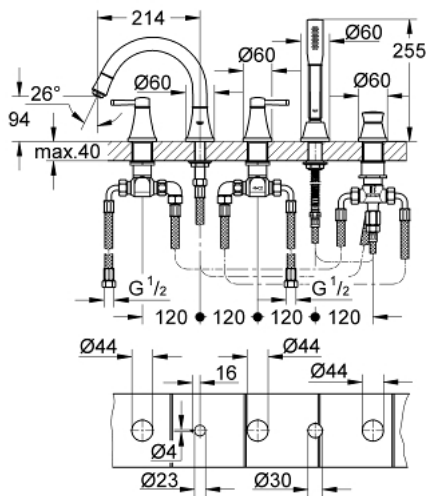

19 919 IG0 GRANDERA 5-HOLE BATH/SHOWER COMBINATION

PRODUCT DESCRIPTION

- Colour: chrome/gold
- GROHE LongLife finish
- consists of:
 - ceramic headparts 1/2", 90°
 - pre-assembled spout fixing
 - single lever mixer operating element
 - bath spout with mousseur and diverter bath/spout
 - Grandera hand shower 7,6 l
 - metal shower hose
 - connection for shower hose
 - flexible connection hoses
 - Protected against backflow
 - can be used with 29 037 000
 - minimum pressure 1,0 bar

19 919 IG0 GRANDERA 5-HOLE BATH/SHOWER COMBINATION

SPARE PARTS, October 2018 – now

- 1: Handle pair (Spare part-nr. 48325000)
- 2: Ceramic headpart 3/4", 180° (Spare part-nr. 45888000)
- 3: Ceramic headpart 3/4", 180° (Spare part-nr. 45887000)
- 4: Seat 3/4" (Spare part-nr. 45345000)
- 5: Diverter knob (Spare part-nr. 48216IG0)
- 6: Diverter (Spare part-nr. 45443000)
- 6.1: O-ring $\varnothing 6 \times \varnothing 2$ (Spare part-nr. 0128300M)
- 6.2: Seat washer (Spare part-nr. 0120500M)
- 7: Repl.kit f.shank fastening 3/4" (Spare part-nr. 45444000)
- 8: Mousseur (Spare part-nr. 13952G00)
- 9: Dirt strainer (Spare part-nr. 0700200M)
- 10: Cone nut (Spare part-nr. 08864000)
- 11: Tube (Spare part-nr. 48018000)
- 12: Tube (Spare part-nr. 48019000)
- 13: Compression spring (Spare part-nr. 00869000)
- 14: Non-return valve (Spare part-nr. 08565000)
- 15: Tube (Spare part-nr. 07300000)
- 16: Metal hose (Spare part-nr. 28146000)
- 17: Socket spanner (Spare part-nr. 19332000)*