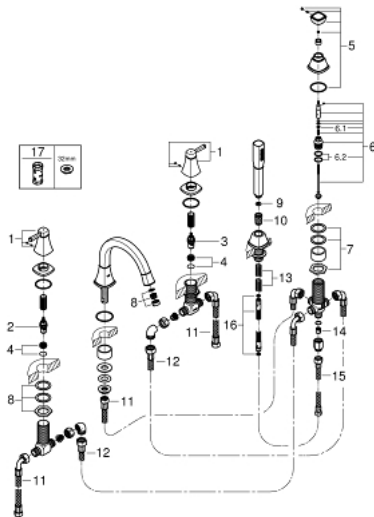

19 919 IG0 GRANDERA 5-HOLE BATH/SHOWER COMBINATION

PRODUCT DESCRIPTION

- Colour: chrome/gold
- GROHE LongLife finish
- consists of:
 - ceramic headparts 1/2", 90°
 - pre-assembled spout fixing
 - single lever mixer operating element
 - bath spout with mousseur and diverter bath/spout
 - Grandera hand shower 7,6 l
 - metal shower hose
 - connection for shower hose
 - flexible connection hoses
 - Protected against backflow
 - can be used with 29 037 000
 - minimum pressure 1,0 bar

19 919 IG0 GRANDERA 5-HOLE BATH/SHOWER COMBINATION

SPARE PARTS, October 2018 – now

- 1: Handle pair (Spare part-nr. 48325000)
- 2: Ceramic headpart 3/4", 180° (Spare part-nr. 45888000)
- 3: Ceramic headpart 3/4", 180° (Spare part-nr. 45887000)
- 4: Seat 3/4" (Spare part-nr. 45345000)
- 5: Diverter knob (Spare part-nr. 48216IG0)
- 6: Diverter (Spare part-nr. 45443000)
- 6.1: O-ring $\varnothing 6 \times \varnothing 2$ (Spare part-nr. 0128300M)
- 6.2: Seat washer (Spare part-nr. 0120500M)
- 7: Repl.kit f.shank fastening 3/4" (Spare part-nr. 45444000)
- 8: Mousseur (Spare part-nr. 13952G00)
- 9: Dirt strainer (Spare part-nr. 0700200M)
- 10: Cone nut (Spare part-nr. 08864000)
- 11: Tube (Spare part-nr. 48018000)
- 12: Tube (Spare part-nr. 48019000)
- 13: Compression spring (Spare part-nr. 00869000)
- 14: Non-return valve (Spare part-nr. 08565000)
- 15: Tube (Spare part-nr. 07300000)
- 16: Metal hose (Spare part-nr. 28146000)
- 17: Socket spanner (Spare part-nr. 19332000)*