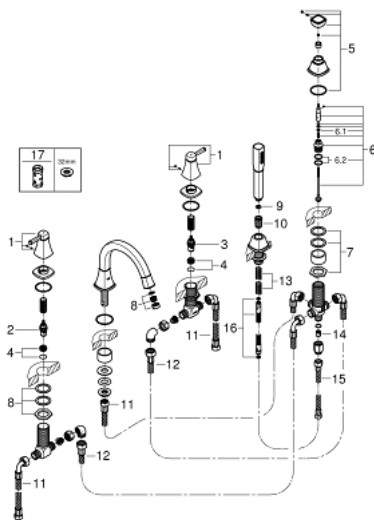

19 919 IG0 GRANDERA FIVE-HOLE BATH COMBINATION

PRODUCT DESCRIPTION

- Colour: chrome/gold
- GROHE LongLife finish
- consisting of:
 - ceramic headparts 1/2", 90°
 - pre-assembled spout fixing
 - single lever mixer operating element
 - bath spout with mousseur and diverter bath/shower
 - Grandera hand shower 7.6 l
 - metal shower hose 1500 mm
 - connection for shower hose
 - flexible connection hoses
 - protected against backflow
 - can be used with baseframe 29 037 000 (please order separately)
 - min. recommended pressure 1.0 bar

19 919 IG0 GRANDERA FIVE-HOLE BATH COMBINATION

SPARE PARTS, 10月 2018 – now

- 1: Handle pair (Spare part-nr. 48325000)
- 2: Ceramic headpart 3/4" (Spare part-nr. 45888000)
- 3: Ceramic headpart 3/4" (Spare part-nr. 45887000)
- 4: Valve seat 3/4" (Spare part-nr. 45345000)
- 5: Diverter knob (Spare part-nr. 48216IG0)
- 6: Diverter (Spare part-nr. 45443000)
- 6.1: Sealing washer $\varnothing 6 \times \varnothing 2$ (Spare part-nr. 0128300M)
- 6.2: Sealing washer (Spare part-nr. 0120500M)
- 7: Replacement kit for shank fastening (Spare part-nr. 45444000)
- 8: Mousseur (Spare part-nr. 13952G00)
- 9: Dirt strainer (Spare part-nr. 0700200M)
- 10: Cone nut (Spare part-nr. 08864000)
- 11: Connecting hose (Spare part-nr. 48018000)
- 12: Connecting hose (Spare part-nr. 48019000)
- 13: Compression spring (Spare part-nr. 00869000)
- 14: Non-return valve (Spare part-nr. 08565000)
- 15: Connecting hose (Spare part-nr. 07300000)
- 16: Metal shower hose (Spare part-nr. 28146000)
- 17: Socket spanner (Spare part-nr. 19332000)*