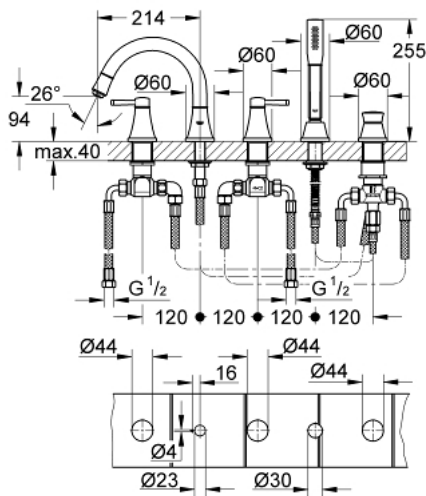

19 919 IG0 GRANDERA FIVE-HOLE BATH COMBINATION

PRODUCT DESCRIPTION

- Colour: chrome/gold
- GROHE LongLife finish
- consisting of:
 - ceramic headparts 1/2", 90°
 - pre-assembled spout fixing
 - single lever mixer operating element
 - bath spout with mousseur and diverter bath/shower
 - Grandera hand shower 7.6 l
 - metal shower hose 1500 mm
 - connection for shower hose
 - flexible connection hoses
 - protected against backflow
 - can be used with baseframe 29 037 000 (please order separately)
 - min. recommended pressure 1.0 bar

19 919 IG0 GRANDERA FIVE-HOLE BATH COMBINATION

SPARE PARTS, 10月 2018 – now

- 1: Handle pair (Spare part-nr. 48325000)
- 2: Ceramic headpart 3/4" (Spare part-nr. 45888000)
- 3: Ceramic headpart 3/4" (Spare part-nr. 45887000)
- 4: Valve seat 3/4" (Spare part-nr. 45345000)
- 5: Diverter knob (Spare part-nr. 48216IG0)
- 6: Diverter (Spare part-nr. 45443000)
- 6.1: Sealing washer $\varnothing 6 \times \varnothing 2$ (Spare part-nr. 0128300M)
- 6.2: Sealing washer (Spare part-nr. 0120500M)
- 7: Replacement kit for shank fastening (Spare part-nr. 45444000)
- 8: Mousseur (Spare part-nr. 13952G00)
- 9: Dirt strainer (Spare part-nr. 0700200M)
- 10: Cone nut (Spare part-nr. 08864000)
- 11: Connecting hose (Spare part-nr. 48018000)
- 12: Connecting hose (Spare part-nr. 48019000)
- 13: Compression spring (Spare part-nr. 00869000)
- 14: Non-return valve (Spare part-nr. 08565000)
- 15: Connecting hose (Spare part-nr. 07300000)
- 16: Metal shower hose (Spare part-nr. 28146000)
- 17: Socket spanner (Spare part-nr. 19332000)*