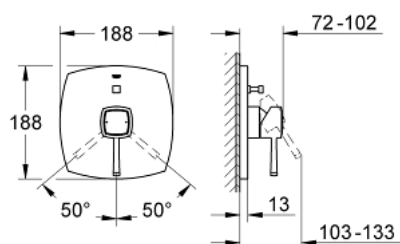

## 19 920 000 GRANDERA SINGLE-LEVER BATH/SHOWER MIXER

### PRODUCT DESCRIPTION

- Colour: chrome
- final installation set for
- 33 961 000, 33 963 000, 33 965 000
- without concealed body
- GROHE LongLife finish
- automatic diverter: bath/shower
- escutcheon- and shaft-sealing
- metal escutcheon
- covered fixing
- minimum pressure 1,0 bar