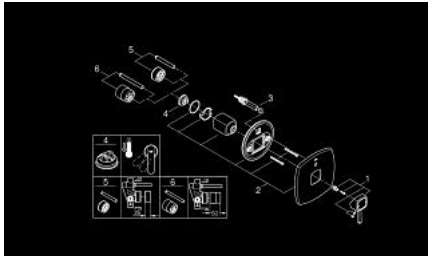

## 19 920 000 GRANDERA SINGLE-LEVER BATH/SHOWER MIXER

### PRODUCT DESCRIPTION

- Colour: chrome
- final installation set for
- 33 961 000, 33 963 000, 33 965 000
- without concealed body
- GROHE LongLife finish
- automatic diverter: bath/shower
- escutcheon- and shaft-sealing
- metal escutcheon
- covered fixing
- minimum pressure 1,0 bar

### SPARE PARTS, October 2016 – now

- 1: Lever (Spare part-nr. 46833000)
- 2: Escutcheon (Spare part-nr. 46834000)
- 3: Repl.kit f.rotary valve (Spare part-nr. 46785000)
- 4: Temperature limiter (Spare part-nr. 46375000)\*
- 5: Extension set (Spare part-nr. 46191000)\*
- 6: Extension set (Spare part-nr. 46343000)\*