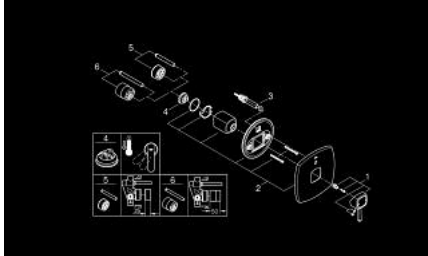

## 19 920 000 GRANDERA SINGLE-LEVER BATH MIXER

### PRODUCT DESCRIPTION

- Colour: chrome
- set for final installation for
- 33 961 000, 33 963 000, 33 965 000
- without concealed body
- GROHE LongLife finish
- automatic diverter: bath/shower
- escutcheon and shaft sealing
- metal escutcheon
- covered fixing
- min. recommended pressure 1.0 bar