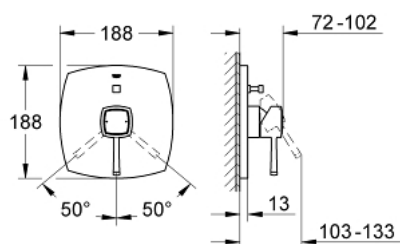

### PRODUCT DESCRIPTION

- Colour: chrome
- set for final installation for
- 33 961 000, 33 963 000, 33 965 000
- without concealed body
- GROHE LongLife finish
- automatic diverter: bath/shower
- escutcheon and shaft sealing
- metal escutcheon
- covered fixing
- min. recommended pressure 1.0 bar