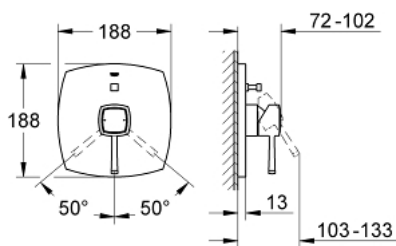

19 920 IG0 GRANDERA SINGLE-LEVER BATH/SHOWER MIXER

PRODUCT DESCRIPTION

- Colour: chrome/gold
- final installation set for
- 35 501 000
- without concealed body
- GROHE LongLife finish
- automatic diverter: bath/shower
- escutcheon- and shaft-sealing
- metal escutcheon
- covered fixing
- minimum pressure 1,0 bar

19 920 IG0 GRANDERA SINGLE-LEVER BATH/SHOWER MIXER

SPARE PARTS, October 2016 – now

- 1: Lever (Spare part-nr. 46833IG0)
- 2: Escutcheon (Spare part-nr. 46834000)
- 3: Repl.kit f.rotary valve (Spare part-nr. 46785000)
- 4: Temperature limiter (Spare part-nr. 46375000)*
- 5: Extension set (Spare part-nr. 46191000)*
- 6: Extension set (Spare part-nr. 46343000)*