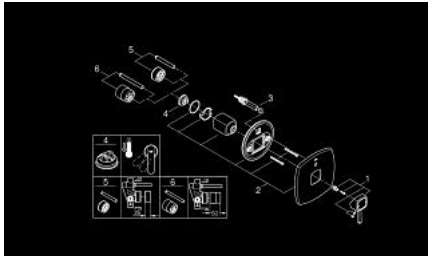

19 920 IG0 GRANDERA SINGLE-LEVER BATH/SHOWER MIXER

PRODUCT DESCRIPTION

- Colour: chrome/gold
- final installation set for
- 35 501 000
- without concealed body
- GROHE LongLife finish
- automatic diverter: bath/shower
- escutcheon- and shaft-sealing
- metal escutcheon
- covered fixing
- minimum pressure 1,0 bar

19 920 IG0 GRANDERA SINGLE-LEVER BATH/SHOWER MIXER

SPARE PARTS, October 2016 – now

- 1: Lever (Spare part-nr. 46833IG0)
- 2: Escutcheon (Spare part-nr. 46834000)
- 3: Repl.kit f.rotary valve (Spare part-nr. 46785000)
- 4: Temperature limiter (Spare part-nr. 46375000)*
- 5: Extension set (Spare part-nr. 46191000)*
- 6: Extension set (Spare part-nr. 46343000)*