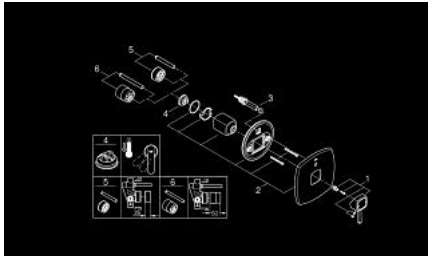

## 19 920 IG0 GRANDERA SINGLE-LEVER BATH MIXER

### PRODUCT DESCRIPTION

- Colour: chrome/gold
- set for final installation for
- 35 501 000
- without concealed body
- GROHE LongLife finish
- automatic diverter: bath/shower
- escutcheon and shaft sealing
- metal escutcheon
- covered fixing
- min. recommended pressure 1.0 bar

### SPARE PARTS, 10月 2016 – now

- 1: Lever (Spare part-nr. 46833IG0)
- 2: Escutcheon (Spare part-nr. 46834000)
- 3: Replacement kit for rotary valve (Spare part-nr. 46785000)
- 4: Temperature limiter (Spare part-nr. 46375000)\*
- 5: Extension set (Spare part-nr. 46191000)\*
- 6: Extension set (Spare part-nr. 46343000)\*