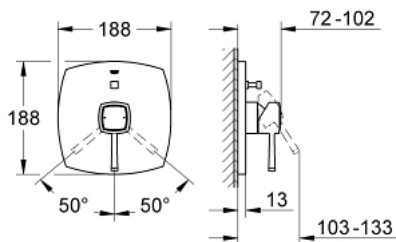

## 19 920 IG0 GRANDERA SINGLE-LEVER BATH MIXER

### PRODUCT DESCRIPTION

- Colour: chrome/gold
- set for final installation for
- 35 501 000
- without concealed body
- GROHE LongLife finish
- automatic diverter: bath/shower
- escutcheon and shaft sealing
- metal escutcheon
- covered fixing
- min. recommended pressure 1.0 bar