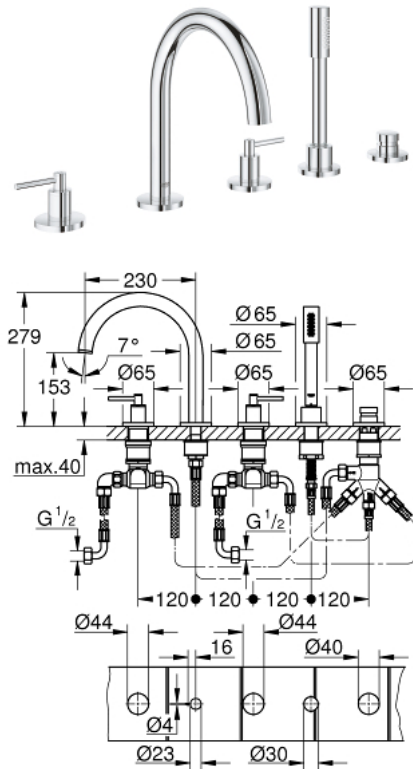

19 922 003 ATRIO 5-HOLE BATH/SHOWER COMBINATION

PRODUCT DESCRIPTION

- Colour: chrome
- ceramic headparts 1/2", 90°
- GROHE LongLife finish
- consists of:
- pre-assembled spout fixing
- with lever handles
- bath spout with mousseur and diverter bath/spout
- hand shower Rainshower Aqua 6.5 l/min
- shower hose 2000 mm
- flexible connection hoses
- connection for shower hose
- Protected against backflow
- for use with baseframe 29 037 002 (please order separately)
- Two different sets of caps included. One set with "H" and "C" marking, one set without marking.

19 922 003 ATRIO 5-HOLE BATH/SHOWER COMBINATION

SPARE PARTS, April 2017 – now

- 1: Lever handle bath (Spare part-nr. 18034003)
- 2: Ceramic headpart 3/4", 180° (Spare part-nr. 45888000)
- 3: Seat 3/4" (Spare part-nr. 45345000)
- 4: Repl.kit f.shank fastening 3/4" (Spare part-nr. 45444000)
- 5: Tube (Spare part-nr. 48019000)
- 6: Ceramic headpart 3/4", 180° (Spare part-nr. 45887000)
- 7: Mousseur (Spare part-nr. 13926000)
- 8: Tube (Spare part-nr. 48018000)
- 9: Dirt strainer (Spare part-nr. 0700200M)
- 10: Cone nut (Spare part-nr. 08864000)
- 11: Compression spring (Spare part-nr. 00869000)
- 12: Metal hose (Spare part-nr. 28146000)
- 13: Diverter knob (Spare part-nr. 48411000)
- 14: Diverter (Spare part-nr. 45443000)
- 14.1: O-ring $\varnothing 6 \times \varnothing 2$ (Spare part-nr. 0128300M)
- 14.2: Seat washer (Spare part-nr. 0120500M)
- 15: Non-return valve (Spare part-nr. 08565000)
- 16: Tube (Spare part-nr. 07300000)
- 17: Socket spanner (Spare part-nr. 19332000)*