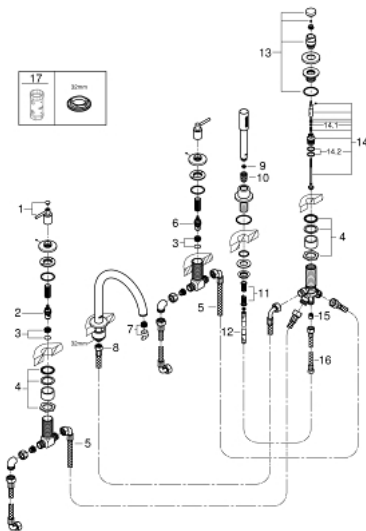

19 922 003 ATRIO 5-HOLE BATH/SHOWER COMBINATION

PRODUCT DESCRIPTION

- Colour: chrome
- ceramic headparts 1/2", 90°
- GROHE LongLife finish
- consists of:
- pre-assembled spout fixing
- with lever handles
- bath spout with mousseur and diverter bath/spout
- hand shower Rainshower Aqua 6.5 l/min
- shower hose 2000 mm
- flexible connection hoses
- connection for shower hose
- Protected against backflow
- for use with baseframe 29 037 002 (please order separately)
- Two different sets of caps included. One set with "H" and "C" marking, one set without marking.

19 922 003 ATRIO 5-HOLE BATH/SHOWER COMBINATION

SPARE PARTS, April 2017 – now

- 1: Lever handle bath (Spare part-nr. 18034003)
- 2: Ceramic headpart 3/4", 180° (Spare part-nr. 45888000)
- 3: Seat 3/4" (Spare part-nr. 45345000)
- 4: Repl.kit f.shank fastening 3/4" (Spare part-nr. 45444000)
- 5: Tube (Spare part-nr. 48019000)
- 6: Ceramic headpart 3/4", 180° (Spare part-nr. 45887000)
- 7: Mousseur (Spare part-nr. 13926000)
- 8: Tube (Spare part-nr. 48018000)
- 9: Dirt strainer (Spare part-nr. 0700200M)
- 10: Cone nut (Spare part-nr. 08864000)
- 11: Compression spring (Spare part-nr. 00869000)
- 12: Metal hose (Spare part-nr. 28146000)
- 13: Diverter knob (Spare part-nr. 48411000)
- 14: Diverter (Spare part-nr. 45443000)
- 14.1: O-ring $\varnothing 6 \times \varnothing 2$ (Spare part-nr. 0128300M)
- 14.2: Seat washer (Spare part-nr. 0120500M)
- 15: Non-return valve (Spare part-nr. 08565000)
- 16: Tube (Spare part-nr. 07300000)
- 17: Socket spanner (Spare part-nr. 19332000)*