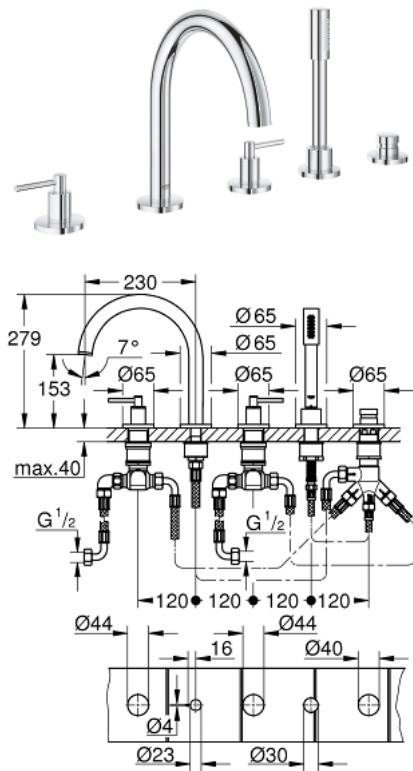

## 19 922 003 ATRIO FIVE-HOLE BATH COMBINATION

### PRODUCT DESCRIPTION

- Colour: chrome
- ceramic headparts 1/2", 90°
- GROHE LongLife finish
- consisting of:
  - pre-assembled spout fixing
  - with lever handles
  - bath spout with mousseur and diverter bath/shower
  - hand shower Rainshower Aqua 6.5 l/min
  - shower hose 2000 mm
  - flexible connection hoses
  - connection for shower hose
  - protected against backflow
  - for use with baseframe 29 037 002 (please order separately)
- Two different sets of caps included. One set with "H" and "C" marking, one set without marking.

### SPARE PARTS, 4月 2017 – now

- 1: Lever handle bath (Spare part-nr. 18034003)
- 2: Ceramic headpart 3/4" (Spare part-nr. 45888000)
- 3: Valve seat 3/4" (Spare part-nr. 45345000)
- 4: Replacement kit for shank fastening (Spare part-nr. 45444000)
- 5: Connecting hose (Spare part-nr. 48019000)
- 6: Ceramic headpart 3/4" (Spare part-nr. 45887000)
- 7: Mousseur (Spare part-nr. 13926000)
- 8: Connecting hose (Spare part-nr. 48018000)
- 9: Dirt strainer (Spare part-nr. 0700200M)
- 10: Cone nut (Spare part-nr. 08864000)
- 11: Compression spring (Spare part-nr. 00869000)
- 12: Metal shower hose (Spare part-nr. 28146000)
- 13: Diverter knob (Spare part-nr. 48411000)
- 14: Diverter (Spare part-nr. 45443000)
- 14.1: Sealing washer  $\varnothing 6 \times \varnothing 2$  (Spare part-nr. 0128300M)
- 14.2: Sealing washer (Spare part-nr. 0120500M)
- 15: Non-return valve (Spare part-nr. 08565000)
- 16: Connecting hose (Spare part-nr. 07300000)
- 17: Socket spanner (Spare part-nr. 19332000)\*