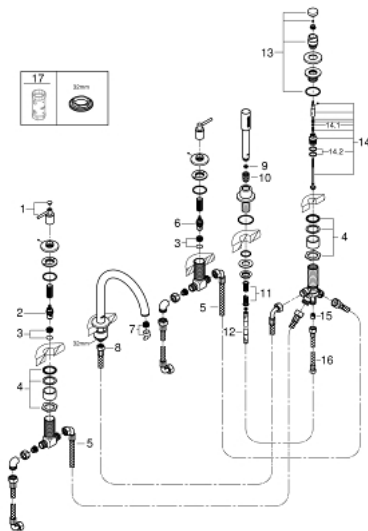

## 19 922 003 ATRIO FIVE-HOLE BATH COMBINATION

### PRODUCT DESCRIPTION

- Colour: chrome
- ceramic headparts 1/2", 90°
- GROHE LongLife finish
- consisting of:
  - pre-assembled spout fixing
  - with lever handles
  - bath spout with mousseur and diverter bath/shower
  - hand shower Rainshower Aqua 6.5 l/min
  - shower hose 2000 mm
  - flexible connection hoses
  - connection for shower hose
  - protected against backflow
  - for use with baseframe 29 037 002 (please order separately)
- Two different sets of caps included. One set with "H" and "C" marking, one set without marking.

### SPARE PARTS, 4月 2017 – now

- 1: Lever handle bath (Spare part-nr. 18034003)
- 2: Ceramic headpart 3/4" (Spare part-nr. 45888000)
- 3: Valve seat 3/4" (Spare part-nr. 45345000)
- 4: Replacement kit for shank fastening (Spare part-nr. 45444000)
- 5: Connecting hose (Spare part-nr. 48019000)
- 6: Ceramic headpart 3/4" (Spare part-nr. 45887000)
- 7: Mousseur (Spare part-nr. 13926000)
- 8: Connecting hose (Spare part-nr. 48018000)
- 9: Dirt strainer (Spare part-nr. 0700200M)
- 10: Cone nut (Spare part-nr. 08864000)
- 11: Compression spring (Spare part-nr. 00869000)
- 12: Metal shower hose (Spare part-nr. 28146000)
- 13: Diverter knob (Spare part-nr. 48411000)
- 14: Diverter (Spare part-nr. 45443000)
- 14.1: Sealing washer  $\varnothing 6 \times \varnothing 2$  (Spare part-nr. 0128300M)
- 14.2: Sealing washer (Spare part-nr. 0120500M)
- 15: Non-return valve (Spare part-nr. 08565000)
- 16: Connecting hose (Spare part-nr. 07300000)
- 17: Socket spanner (Spare part-nr. 19332000)\*