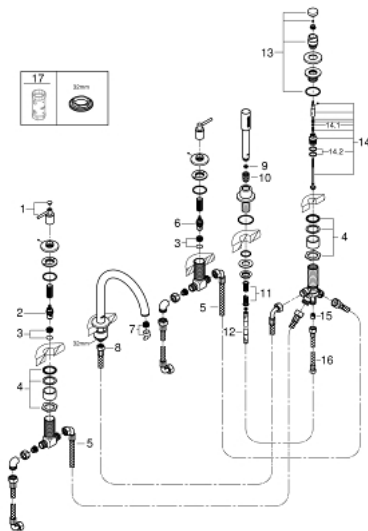

19 922 AL3 ATRIO FIVE-HOLE BATH COMBINATION

PRODUCT DESCRIPTION

- Colour: brushed hard graphite
- ceramic headparts 1/2", 90°
- GROHE LongLife finish
- consisting of:
 - pre-assembled spout fixing
 - with lever handles
 - bath spout with mousseur and diverter bath/shower
 - hand shower Rainshower Aqua 6.5 l/min
 - shower hose 2000 mm
 - flexible connection hoses
 - connection for shower hose
 - protected against backflow
 - for use with baseframe 29 037 002 (please order separately)
- Two different sets of caps included. One set with "H" and "C" marking, one set without marking.

19 922 AL3 ATRIO FIVE-HOLE BATH COMBINATION

SPARE PARTS, 4月 2017 – now

- 1: Lever handle bath (Spare part-nr. 18034AL3)
- 2: Ceramic headpart 3/4" (Spare part-nr. 45888000)
- 3: Valve seat 3/4" (Spare part-nr. 45345000)
- 4: Replacement kit for shank fastening (Spare part-nr. 45444000)
- 5: Connecting hose (Spare part-nr. 48019000)
- 6: Ceramic headpart 3/4" (Spare part-nr. 45887000)
- 7: Mousseur (Spare part-nr. 13926000)
- 8: Connecting hose (Spare part-nr. 48018000)
- 9: Dirt strainer (Spare part-nr. 0700200M)
- 10: Cone nut (Spare part-nr. 08864AL0)
- 11: Compression spring (Spare part-nr. 00869000)
- 12: Metal shower hose (Spare part-nr. 28146000)
- 13: Diverter knob (Spare part-nr. 48411AL0)
- 14: Diverter (Spare part-nr. 45443000)
- 14.1: Sealing washer $\varnothing 6 \times \varnothing 2$ (Spare part-nr. 0128300M)
- 14.2: Sealing washer (Spare part-nr. 0120500M)
- 15: Non-return valve (Spare part-nr. 08565000)
- 16: Connecting hose (Spare part-nr. 07300000)
- 17: Socket spanner (Spare part-nr. 19332000)*