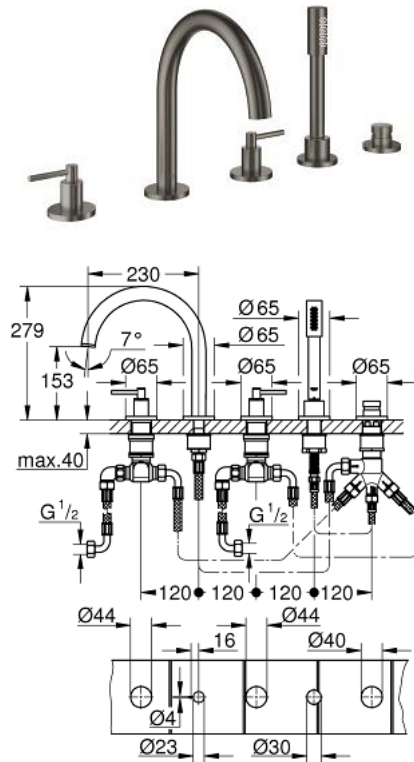

19 922 AL3 ATRIO FIVE-HOLE BATH COMBINATION

PRODUCT DESCRIPTION

- Colour: brushed hard graphite
- ceramic headparts 1/2", 90°
- GROHE LongLife finish
- consisting of:
 - pre-assembled spout fixing
 - with lever handles
 - bath spout with mousseur and diverter bath/shower
 - hand shower Rainshower Aqua 6.5 l/min
 - shower hose 2000 mm
 - flexible connection hoses
 - connection for shower hose
 - protected against backflow
 - for use with baseframe 29 037 002 (please order separately)
- Two different sets of caps included. One set with "H" and "C" marking, one set without marking.

19 922 AL3 ATRIO FIVE-HOLE BATH COMBINATION

SPARE PARTS, 4月 2017 – now

- 1: Lever handle bath (Spare part-nr. 18034AL3)
- 2: Ceramic headpart 3/4" (Spare part-nr. 45888000)
- 3: Valve seat 3/4" (Spare part-nr. 45345000)
- 4: Replacement kit for shank fastening (Spare part-nr. 45444000)
- 5: Connecting hose (Spare part-nr. 48019000)
- 6: Ceramic headpart 3/4" (Spare part-nr. 45887000)
- 7: Mousseur (Spare part-nr. 13926000)
- 8: Connecting hose (Spare part-nr. 48018000)
- 9: Dirt strainer (Spare part-nr. 0700200M)
- 10: Cone nut (Spare part-nr. 08864AL0)
- 11: Compression spring (Spare part-nr. 00869000)
- 12: Metal shower hose (Spare part-nr. 28146000)
- 13: Diverter knob (Spare part-nr. 48411AL0)
- 14: Diverter (Spare part-nr. 45443000)
- 14.1: Sealing washer $\varnothing 6 \times \varnothing 2$ (Spare part-nr. 0128300M)
- 14.2: Sealing washer (Spare part-nr. 0120500M)
- 15: Non-return valve (Spare part-nr. 08565000)
- 16: Connecting hose (Spare part-nr. 07300000)
- 17: Socket spanner (Spare part-nr. 19332000)*