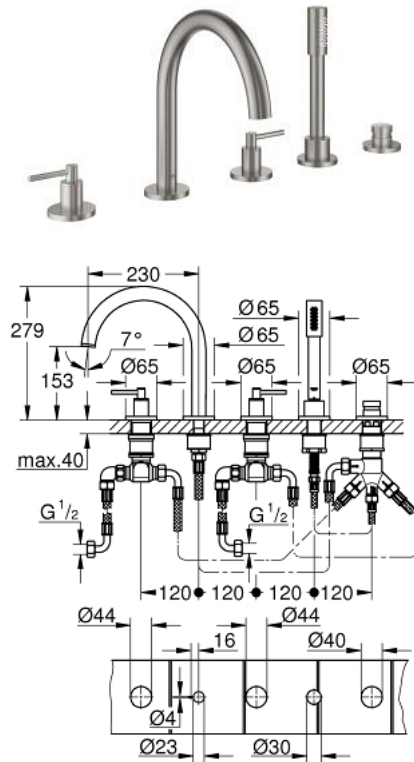

19 922 DC3 ATRIO FIVE-HOLE BATH COMBINATION

PRODUCT DESCRIPTION

- Colour: supersteel
- ceramic headparts 1/2", 90°
- GROHE LongLife finish
- consisting of:
 - pre-assembled spout fixing
 - with lever handles
 - bath spout with mousseur and diverter bath/shower
 - hand shower Rainshower Aqua 6.5 l/min
 - shower hose 2000 mm
 - flexible connection hoses
 - connection for shower hose
 - protected against backflow
 - for use with baseframe 29 037 002 (please order separately)
- Two different sets of caps included. One set with "H" and "C" marking, one set without marking.

19 922 DC3 ATRIO FIVE-HOLE BATH COMBINATION

SPARE PARTS, 4月 2017 – now

- 1: Lever handle bath (Spare part-nr. 18034DC3)
- 2: Ceramic headpart 3/4" (Spare part-nr. 45888000)
- 3: Valve seat 3/4" (Spare part-nr. 45345000)
- 4: Replacement kit for shank fastening (Spare part-nr. 45444000)
- 5: Connecting hose (Spare part-nr. 48019000)
- 6: Ceramic headpart 3/4" (Spare part-nr. 45887000)
- 7: Mousseur (Spare part-nr. 13926000)
- 8: Connecting hose (Spare part-nr. 48018000)
- 9: Dirt strainer (Spare part-nr. 0700200M)
- 10: Cone nut (Spare part-nr. 08864DC0)
- 11: Compression spring (Spare part-nr. 00869000)
- 12: Metal shower hose (Spare part-nr. 28146000)
- 13: Diverter knob (Spare part-nr. 48411DC0)
- 14: Diverter (Spare part-nr. 45443000)
- 14.1: Sealing washer $\varnothing 6 \times \varnothing 2$ (Spare part-nr. 0128300M)
- 14.2: Sealing washer (Spare part-nr. 0120500M)
- 15: Non-return valve (Spare part-nr. 08565000)
- 16: Connecting hose (Spare part-nr. 07300000)
- 17: Socket spanner (Spare part-nr. 19332000)*