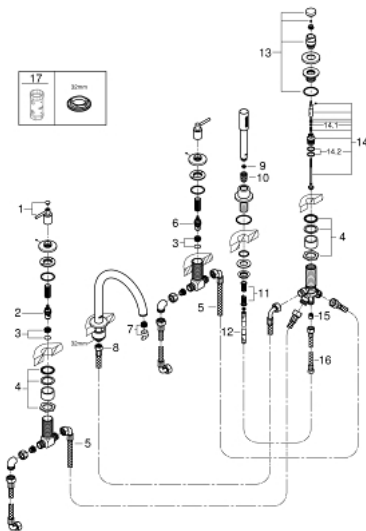

19 922 DC3 ATRIO FIVE-HOLE BATH COMBINATION

PRODUCT DESCRIPTION

- Colour: supersteel
- ceramic headparts 1/2", 90°
- GROHE LongLife finish
- consisting of:
 - pre-assembled spout fixing
 - with lever handles
 - bath spout with mousseur and diverter bath/shower
 - hand shower Rainshower Aqua 6.5 l/min
 - shower hose 2000 mm
 - flexible connection hoses
 - connection for shower hose
 - protected against backflow
 - for use with baseframe 29 037 002 (please order separately)
- Two different sets of caps included. One set with "H" and "C" marking, one set without marking.

19 922 DC3 ATRIO FIVE-HOLE BATH COMBINATION

SPARE PARTS, 4月 2017 – now

- 1: Lever handle bath (Spare part-nr. 18034DC3)
- 2: Ceramic headpart 3/4" (Spare part-nr. 45888000)
- 3: Valve seat 3/4" (Spare part-nr. 45345000)
- 4: Replacement kit for shank fastening (Spare part-nr. 45444000)
- 5: Connecting hose (Spare part-nr. 48019000)
- 6: Ceramic headpart 3/4" (Spare part-nr. 45887000)
- 7: Mousseur (Spare part-nr. 13926000)
- 8: Connecting hose (Spare part-nr. 48018000)
- 9: Dirt strainer (Spare part-nr. 0700200M)
- 10: Cone nut (Spare part-nr. 08864DC0)
- 11: Compression spring (Spare part-nr. 00869000)
- 12: Metal shower hose (Spare part-nr. 28146000)
- 13: Diverter knob (Spare part-nr. 48411DC0)
- 14: Diverter (Spare part-nr. 45443000)
- 14.1: Sealing washer $\varnothing 6 \times \varnothing 2$ (Spare part-nr. 0128300M)
- 14.2: Sealing washer (Spare part-nr. 0120500M)
- 15: Non-return valve (Spare part-nr. 08565000)
- 16: Connecting hose (Spare part-nr. 07300000)
- 17: Socket spanner (Spare part-nr. 19332000)*