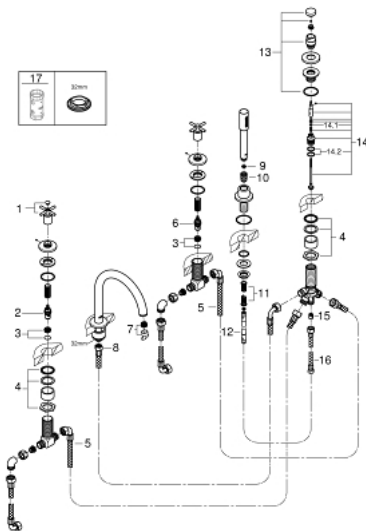

## 19 923 003 ATRIO 5-HOLE BATH/SHOWER COMBINATION

### PRODUCT DESCRIPTION

- Colour: chrome
- ceramic headparts 1/2", 90°
- GROHE LongLife finish
- consists of:
- pre-assembled spout fixing
- with cross handles
- bath spout with mousseur and diverter bath/spout
- hand shower Rainshower Aqua 6.5 l/min
- shower hose 2000 mm
- flexible connection hoses
- connection for shower hose
- Protected against backflow
- for use with baseframe 29 037 002 (please order separately)
- Two different sets of caps included. One set with "H" and "C" marking, one set without marking.

### SPARE PARTS, April 2017 – now

- 1: Cross handle bath (Spare part-nr. 18033003)
- 2: Ceramic headpart 3/4", 180° (Spare part-nr. 45888000)
- 3: Seat 3/4" (Spare part-nr. 45345000)
- 4: Repl.kit f.shank fastening 3/4" (Spare part-nr. 45444000)
- 5: Tube (Spare part-nr. 48019000)
- 6: Ceramic headpart 3/4", 180° (Spare part-nr. 45887000)
- 7: Mousseur (Spare part-nr. 13926000)
- 8: Tube (Spare part-nr. 48018000)
- 9: Dirt strainer (Spare part-nr. 0700200M)
- 10: Cone nut (Spare part-nr. 08864000)
- 11: Compression spring (Spare part-nr. 00869000)
- 12: Metal hose (Spare part-nr. 28146000)
- 13: Diverter knob (Spare part-nr. 48411000)
- 14: Diverter (Spare part-nr. 45443000)
- 14.1: O-ring  $\varnothing 6 \times \varnothing 2$  (Spare part-nr. 0128300M)
- 14.2: Seat washer (Spare part-nr. 0120500M)
- 15: Non-return valve (Spare part-nr. 08565000)
- 16: Tube (Spare part-nr. 07300000)
- 17: Socket spanner (Spare part-nr. 19332000)\*