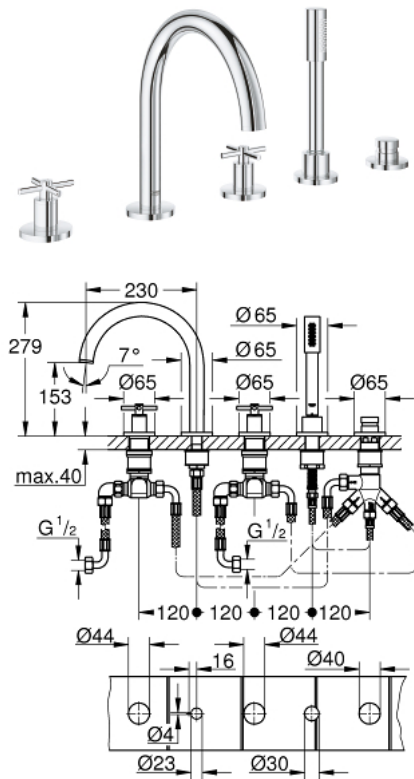

## 19 923 003 ATRIO 5-HOLE BATH/SHOWER COMBINATION

### PRODUCT DESCRIPTION

- Colour: chrome
- ceramic headparts 1/2", 90°
- GROHE LongLife finish
- consists of:
- pre-assembled spout fixing
- with cross handles
- bath spout with mousseur and diverter bath/spout
- hand shower Rainshower Aqua 6.5 l/min
- shower hose 2000 mm
- flexible connection hoses
- connection for shower hose
- Protected against backflow
- for use with baseframe 29 037 002 (please order separately)
- Two different sets of caps included. One set with "H" and "C" marking, one set without marking.

### SPARE PARTS, April 2017 – now

- 1: Cross handle bath (Spare part-nr. 18033003)
- 2: Ceramic headpart 3/4", 180° (Spare part-nr. 45888000)
- 3: Seat 3/4" (Spare part-nr. 45345000)
- 4: Repl.kit f.shank fastening 3/4" (Spare part-nr. 45444000)
- 5: Tube (Spare part-nr. 48019000)
- 6: Ceramic headpart 3/4", 180° (Spare part-nr. 45887000)
- 7: Mousseur (Spare part-nr. 13926000)
- 8: Tube (Spare part-nr. 48018000)
- 9: Dirt strainer (Spare part-nr. 0700200M)
- 10: Cone nut (Spare part-nr. 08864000)
- 11: Compression spring (Spare part-nr. 00869000)
- 12: Metal hose (Spare part-nr. 28146000)
- 13: Diverter knob (Spare part-nr. 48411000)
- 14: Diverter (Spare part-nr. 45443000)
- 14.1: O-ring  $\varnothing 6 \times \varnothing 2$  (Spare part-nr. 0128300M)
- 14.2: Seat washer (Spare part-nr. 0120500M)
- 15: Non-return valve (Spare part-nr. 08565000)
- 16: Tube (Spare part-nr. 07300000)
- 17: Socket spanner (Spare part-nr. 19332000)\*