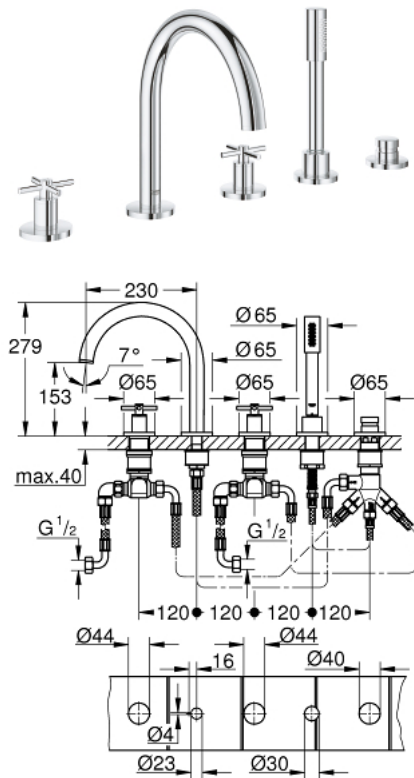

## 19 923 003 ATRIO FIVE-HOLE BATH COMBINATION

### PRODUCT DESCRIPTION

- Colour: chrome
- ceramic headparts 1/2", 90°
- GROHE LongLife finish
- consisting of:
  - pre-assembled spout fixing
  - with cross handles
  - bath spout with mousseur and diverter bath/shower
  - hand shower Rainshower Aqua 6.5 l/min
  - shower hose 2000 mm
  - flexible connection hoses
  - connection for shower hose
  - protected against backflow
  - for use with baseframe 29 037 002 (please order separately)
  - Two different sets of caps included. One set with "H" and "C" marking, one set without marking.

### SPARE PARTS, 4月 2017 – now

- 1: Cross handle bath (Spare part-nr. 18033003)
- 2: Ceramic headpart 3/4" (Spare part-nr. 45888000)
- 3: Valve seat 3/4" (Spare part-nr. 45345000)
- 4: Replacement kit for shank fastening (Spare part-nr. 45444000)
- 5: Connecting hose (Spare part-nr. 48019000)
- 6: Ceramic headpart 3/4" (Spare part-nr. 45887000)
- 7: Mousseur (Spare part-nr. 13926000)
- 8: Connecting hose (Spare part-nr. 48018000)
- 9: Dirt strainer (Spare part-nr. 0700200M)
- 10: Cone nut (Spare part-nr. 08864000)
- 11: Compression spring (Spare part-nr. 00869000)
- 12: Metal shower hose (Spare part-nr. 28146000)
- 13: Diverter knob (Spare part-nr. 48411000)
- 14: Diverter (Spare part-nr. 45443000)
- 14.1: Sealing washer  $\varnothing 6 \times \varnothing 2$  (Spare part-nr. 0128300M)
- 14.2: Sealing washer (Spare part-nr. 0120500M)
- 15: Non-return valve (Spare part-nr. 08565000)
- 16: Connecting hose (Spare part-nr. 07300000)
- 17: Socket spanner (Spare part-nr. 19332000)\*