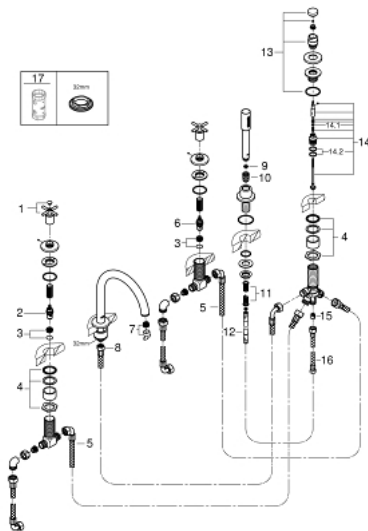

## 19 923 003 ATRIO FIVE-HOLE BATH COMBINATION

### PRODUCT DESCRIPTION

- Colour: chrome
- ceramic headparts 1/2", 90°
- GROHE LongLife finish
- consisting of:
  - pre-assembled spout fixing
  - with cross handles
  - bath spout with mousseur and diverter bath/shower
  - hand shower Rainshower Aqua 6.5 l/min
  - shower hose 2000 mm
  - flexible connection hoses
  - connection for shower hose
  - protected against backflow
  - for use with baseframe 29 037 002 (please order separately)
  - Two different sets of caps included. One set with "H" and "C" marking, one set without marking.

### SPARE PARTS, 4月 2017 – now

- 1: Cross handle bath (Spare part-nr. 18033003)
- 2: Ceramic headpart 3/4" (Spare part-nr. 45888000)
- 3: Valve seat 3/4" (Spare part-nr. 45345000)
- 4: Replacement kit for shank fastening (Spare part-nr. 45444000)
- 5: Connecting hose (Spare part-nr. 48019000)
- 6: Ceramic headpart 3/4" (Spare part-nr. 45887000)
- 7: Mousseur (Spare part-nr. 13926000)
- 8: Connecting hose (Spare part-nr. 48018000)
- 9: Dirt strainer (Spare part-nr. 0700200M)
- 10: Cone nut (Spare part-nr. 08864000)
- 11: Compression spring (Spare part-nr. 00869000)
- 12: Metal shower hose (Spare part-nr. 28146000)
- 13: Diverter knob (Spare part-nr. 48411000)
- 14: Diverter (Spare part-nr. 45443000)
- 14.1: Sealing washer  $\varnothing 6 \times \varnothing 2$  (Spare part-nr. 0128300M)
- 14.2: Sealing washer (Spare part-nr. 0120500M)
- 15: Non-return valve (Spare part-nr. 08565000)
- 16: Connecting hose (Spare part-nr. 07300000)
- 17: Socket spanner (Spare part-nr. 19332000)\*